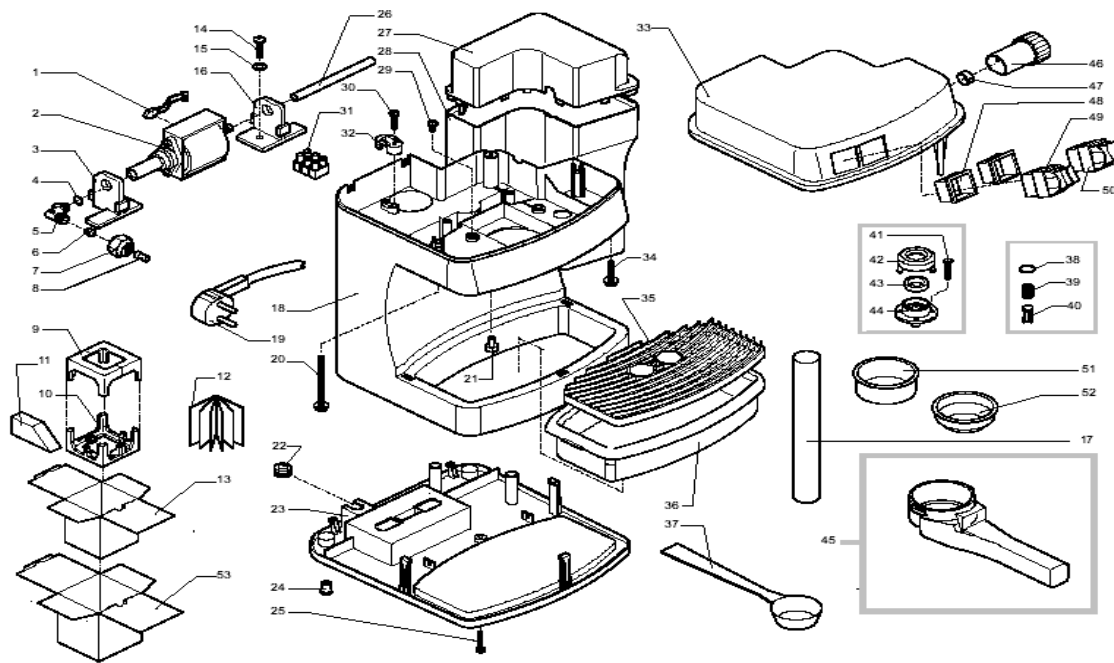

Via Veneto

POS	SAECO No.	SIN013A Via Veneto (BLK,SLV,WHT) E71005 Rev. 07 Code: 7114-41011,68008,41003	NOTES	Special Order No.
Yellow = Not Available unless Special Ordered				
29	129519003	DISCONTINUED, Screw, M8x9.5,		129519003
30	129517903	DISCONTINUED, Screw, M9X19		129517903
31	#N/A	Morsettiera 3 vie con simboli		186802400
32	#N/A	Fermacavo		188601000
	#N/A	Fermacavo per cavo piatto Giappone		188600850
33	222831936	Cover, Via Veneto, White		
	#N/A	Coperchio carcassa nero Saeco		222831950
	#N/A	Coperchio carcassa grigio Saeco		222831957
34	129516302	DISCONTINUED, Screw, M3.5x13		129516302
35	145741263	Grill, Drip Tray, Grey, Via Ve		
	145741250	Grill, Drip Tray, Black, Via V		
36	149643363	Drip Tray, Via Veneto, Grey		
	#N/A	Vasca nera recupero acqua		149643350
37	146680159	Coffee Measure, Grey		
38	NM01032	O-Ring, Rubber, 0060-30, Orm		
39	90001006	Spring, Water Tank Valve		
40	90001007	Piston, Water Tank Valve		
41	#N/A	Vite 2.9 x 9.5 DIN 7982		129532503
42	#N/A	Copertura quarnizione		142844059
43	145842900	Gasket, Water Tank,		
44	#N/A	Supporto valvola grigio		149185359
45	#N/A	Portafiltro grigio completo tipo Junior		226551563
	226551550	Portafilter Jr, Black	See page 3 E90001	
	#N/A	[vedi tav. 2 2 655 15]		
	226551663	Portafilter, Pres, Grey, (Pod)		
	#N/A	Portafiltro Press. Meccanico nero		226551650
	226552008	Portafilter, Pres, Black VV		
	#N/A	Portafiltro press. meccanico nera		226551650
46	147714163	Knob, Steam Arm, Via Veneto Gr		
	147714150	Knob, Steam Arm, Via Veneto Bl		
47	120460204	Linkage, Steam Knob		
48	286474200	Spare Kit, Switch, Via Vaneto	Part # 48,49 and 50 all in one kit	
	#N/A	Cornice grigia per inter. quadro		222880163
49	286474200	Spare Kit, Switch, Via Vaneto	Part # 48,49 and 50 all in one kit	
50	286474200	Spare Kit, Switch, Via Vaneto	Part # 48,49 and 50 all in one kit	
51	#N/A	Filtro 2 tazze con tacche		224650221
	124650221	Portafilter, Large Basket		
52	#N/A	Filtro 1 tazza con tacche		224650121
	#N/A	Filtro 1 tazza senza tacche		124650121
53	#N/A	Scatola esterna neutra		178604100