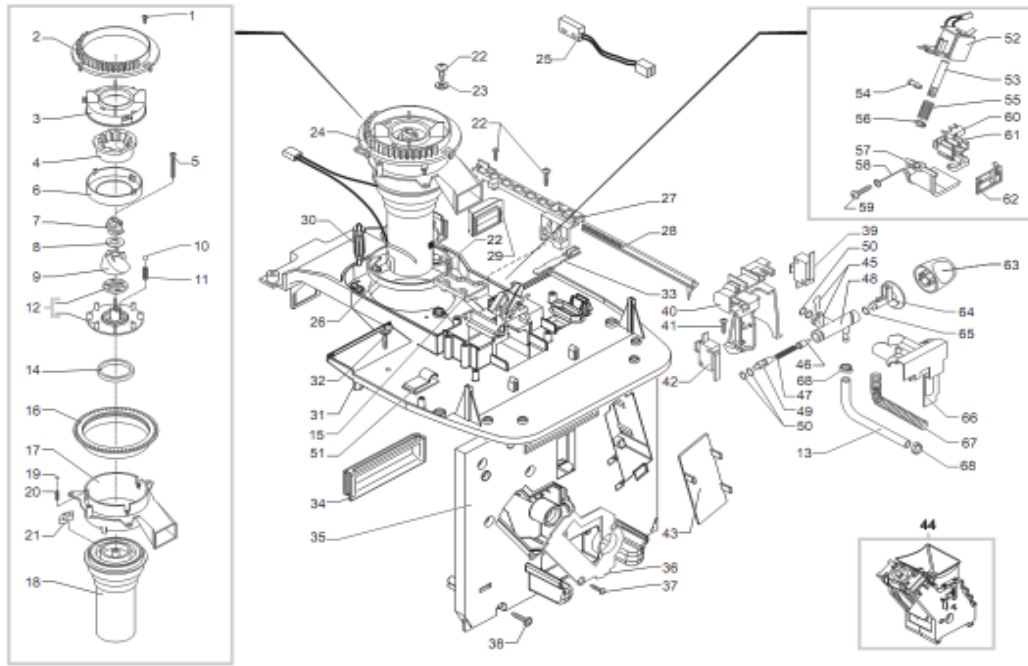

Cafe Charisma Silver

POS	SAECO Part No.	SUP025PYR Cafe Charisma Silver E74069 Rev. 1A Code: 740613026	NOTES	Italy Part No.
Yellow = Not Available unless Special Ordered				
1	129511803	Screw, M2.9X6.4, Nackle		
2	148650250	Grinder, Adjustment Ring		
3	149186150	Support, Upper Grinder, Magic		
4	# N/A	Particolare non disponibile		
5	80001011	Screw, M3.5x40, Torx, Tcb		
6	142844550	Cover, Upper Grind, Magic		
7	9141030	Grinder Feed Screw, Nylon		
8	U201002	Washer, Plain, 10X16, Din988		
9	226473500	Kit, Grinder Ring, Upper/Lower		
10	NM06002	Ball Bearing, SS Grinder		
11	9141032	Spring, Pickup, Grinder		
12	9141044	Support, Lower Grinder, Magic		
13	229433200	Tube, Silicone, 3x7, L=175		
14	9141034	O-Ring, Felt, Grinder, Magic		
15	80001014	Insert, Doser		
16	9141017	Outer Ring, Grinder		
17	149194200	Grinder Support Chute, Smart		
18	# N/A	Ass. motore macinacaffè con cond. 120V		286851855
19	NM06003	Ball, Grinder Ring		
20	# N/A	Molla x sfera D = 3,2 mm		126770117
21	9141043	Grinder Support, Rubber, Magic		
22	# N/A	Vite Panelvit TCB 3,0x16 DIN 7505		U140.009
23	U207004	Washer, Plain, 4.3X16, 7P		
24	# N/A	Ass. generale motore con cond. G100 120V		286884555
25	317829	Connector Assy, 2-Pole UL		
26	# N/A	Anello di rinforzo macinacaffè		9141.052
27	147572150	Slide Guide, Doser		
28	148740550	Slide Adjuster, Doser		
29	80001016	Seal, Grinder Outlet		
30	90001073	Antivibration, Coffee grinder		
31	147531400	Support Plate, Grinder		
32	U143003	Screw, M3.5 x16		
33	9161122150	Lever, Vienna Digital		
34	# N/A	Inserto nero x piastra montaggio		145895350
35	9161392050	Mounting Plate, W/Pin		
36	90001075	Cover, Boiler, Black		
37	U111006	DISCONTINUED, Screw, M3.5x9.5		U111.006