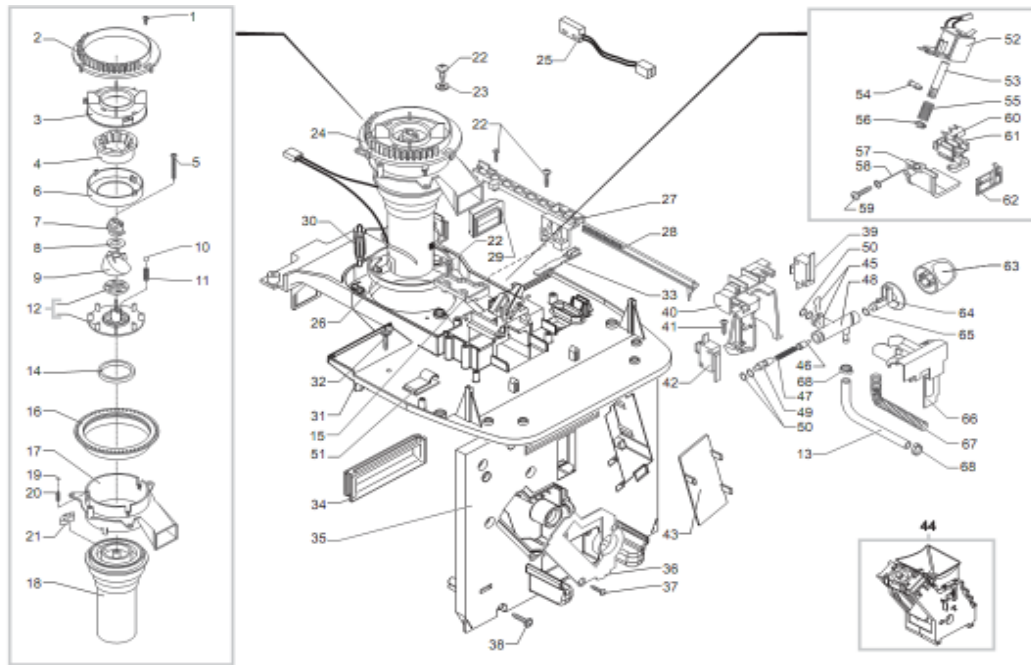

Cafe Charisma Silver

POS	SAECO Part No.	SUP025PYR Cafe Charisma Silver E74069 Rev. 1A Code: 740613026	NOTES	Italy Part No.
Yellow = Not Available unless Special Ordered				
38	#N/A	Vite Panelvit TCB 3,5x16 DIN 7505		U140.014
39	90001076	Microswitch, Saia, J32AV		
40	#N/A	Supporto rubinetto		149194500
41	#N/A	Vite TCB 3,5 x 13 DIN 7981		129515802
42	90001076	Microswitch, Saia, J32AV		
43	#N/A	Copertura interna vano pompa		9161_345.050
44	#N/A	Gruppo caffè grigio senza foro		225801459
45	9011144	Clip, Hairpin, Teflon Tube		
46	#N/A	Ass. spillo per superautomatica		9019.A04
47	126765317	Spring, Needle Valve, Vienna		
48	345078	DISCONTINUED, Steam Valve Body		345.078
49	229190503	Plunger, Faucet Body		
50	140328059	O-Ring, Silicone, 2015		
51	NE17018	Adhesive Clip, MC+ Redesign		
52	283770755	Coffee Doser Coil Assy V2		
53	9161041	Plunger, Solenoid, Vspresso		
54	9161076150	Hinge Pin, Doser, Grey, Vspres		
55	9161044	Spring, Doser		
56	U701003	C-Clip, Retainer, Vspresso		
57	9161074150	Doser Door, Vienna & Magic		
58	9161048	Hinge Spring, Doser Door.Vspre		
59	129660202	Screw, M3X12, Bean Hopper		
60	NE05017	Microswitch, Doser, Profimat		
61	9161072150	Support, Switch, Doser, Profim		
62	9161073150	Balance Control, Coffee Throw		
63	147717550	DISCONTINUED, Knob, Steam		147717550
64	80001017	Steam Valve		
65	140328561	O-Ring, 4.48 X 1.9, Vienna Dig		
66	90001079	Protection, Faucet Body		
67	90001084	Spring, DI=7.5, Fabric Finish		
68	#N/A	Fascetta Oetiker		NF11.052