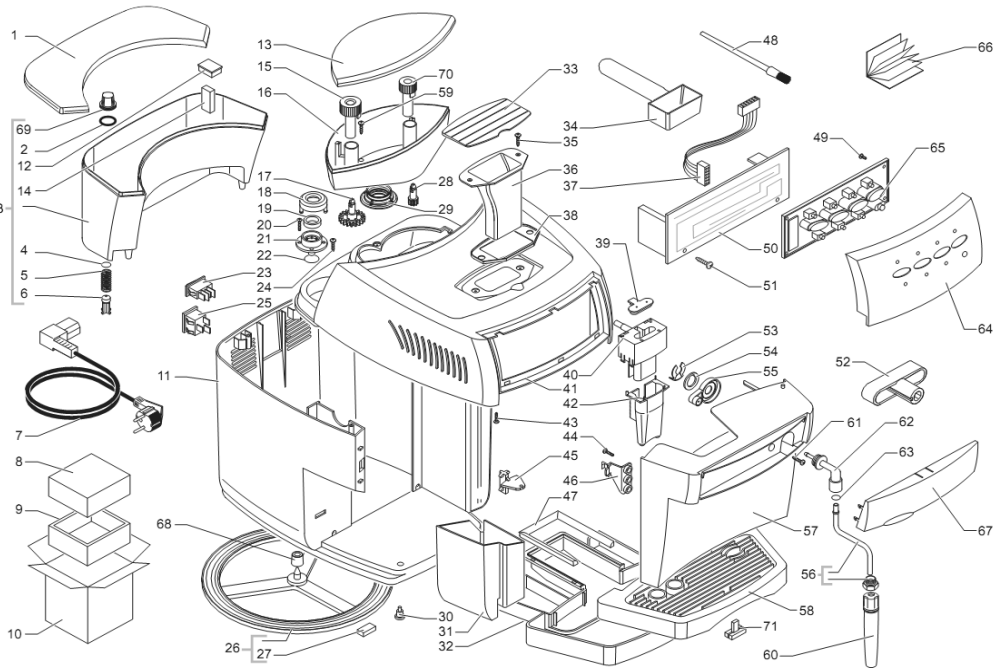

Cafe Charisma Silver

POS	SAECO Part No.	SUP025PYR Cafe Charisma Silver E74069 Rev. 1A Code: 740613026	NOTES	Italy Part No.
Yellow = Not Available unless Special Ordered				
37	283552700	Ribbon Cable, Cafe Charisma		
38	#N/A	Guarnizione per contenitore caffè macinato		145852660
39	149212650	Plug, Dispensing Head, Upper		
40	149196950	Disp. Head, Upper, Cafe Chari		
41	222811994	Cover Top, Cafe Charisma, Silv		
42	147370550	Dispensing Head, Lower		
43	#N/A	Vite TCB 3,5 x 13 DIN 7981		129515802
44	#N/A	Vite aut. TCB 2,9 x 9,5 DIN 7981		U109.028
45	149197099	Door Support, Black		
46	146314050	Clip, Door, Cafe Charisma		
47	90001014	Seal, Drip Tray, Italia		
48	#N/A	Pennello per pulizia macinacaffè		9991.068
49	129511803	Screw, M2.9X6.4, Nickle		
50	#N/A	Basetta elettronica CPU S.V. 120V		181552255
51	129511803	Screw, M2.9X6.4, Nickle		
52	90001051	Brew Group Key, Italia		
53	90001042	Spring, Folk, Italia		
54	9161384	Spacer, Steam Tube, Charisma		
55	149196850	Connector, Steam Support		
56	229381808	Steam Tube, Assy, Chrome		
57	228982794	Front Door, Cafe Charisma, Sil		
58	225741394	Grill, Drip Tray, Cafe Charism		
59	U109003	Screw, M3.5X9.5		
60	227431350	Pannarello, Black		
61	#N/A	Vite TCB 3,5 x 13 DIN 7981		129515802
62	#N/A	Raccordo 90° per tubo vapore		127914403
63	NM02007	O-Ring, Epdm, 2025		
64	229161150	DISCONTINUED,Cover, Cntrl Panel		229161150
	229161194	DISCONTINUED,Cover,Cntrl Panel		229161194
65	281520200	Pcb, Touch Panel		
66	165895900	Cd, Manual, Cafe Charisma		
67	226583594	Cover,Front Door,Cafe Charisma		
68	#N/A	Inserto di ritegno anello girevole		145895850
69	90001003	Filter, Water Tank		
70	227721550	Knob, Doser Adjuster		
71	145500211	Float, Red, Drip Tray Rp