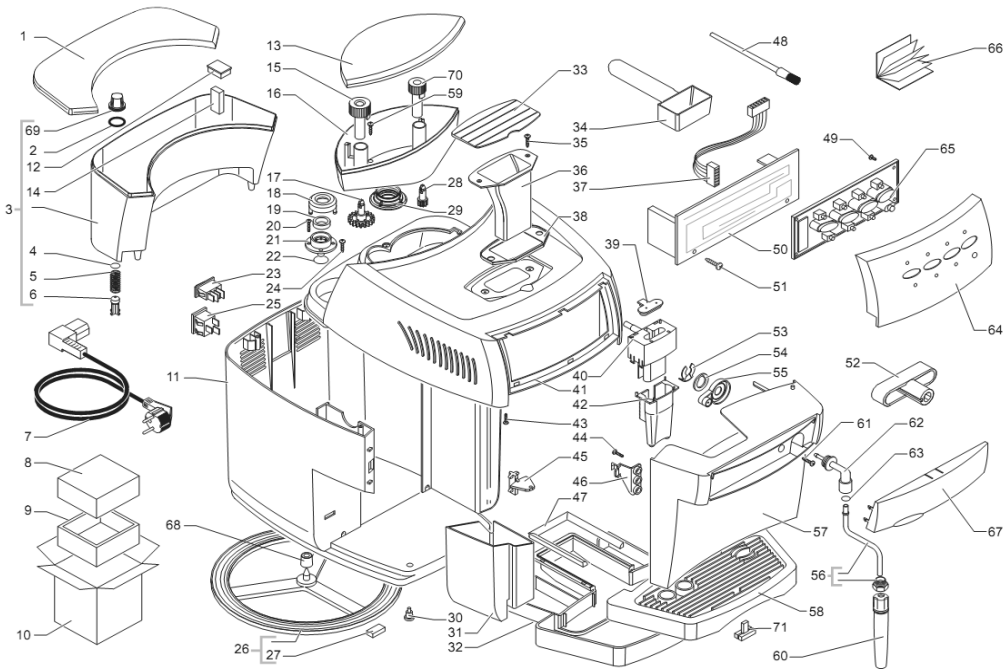

Cafe Charisma Silver

POS	SAECO Part No.	SUP025PYR Cafe Charisma Silver E74069 Rev. 1A Code: 740613026	NOTES	Italy Part No.
Yellow = Not Available unless Special Ordered				
1	222763794	Lid, Water, Cafe Charisma, Sil		
2	90001004	O-Ring, Metric, Epdm, 0019-10		
3	222692800	Water Tank, Charisma		
4	NM01032	O-Ring, Rubber, 0060-30, Orm		
5	90001006	Spring, Water Tank Valve		
6	9111027150	Valve, Outlet, Water Tank		
7	183921950	Cord, Electrical, L 1200mm		
8	175897500	DISCONTINUED, Styrofoam, Upper		175897500
9	175897600	DISCONTINUED, Lower Insert, St		175897600
10	178515200	DISCONTINUED, Box, Cafe Charisma		178515200
11	222360994	Casing Assv, C Charisma, Silv		
12	9161050230	Cap, Float, Magic/ Vienna Dig.		
13	222764094	Lid, Bean, Cafe Charisma, Silv		
14	9161112150	Float, Water Tank,		
15	227721650	Knob, Grinder Adjustment		
16	222730200	Bean Hopper, Cafe Charisma		
17	146000850	Gear, Grinder Adjustment		
18	701031150	Cover, Wtr Tnk Valve, Inlet		
19	145842900	Gasket, Water Tank,		
20	#N/A	Vite aut. TSP 2,9x9,5 DIN 7982 Inox		U111.004
21	701014150	Flange, Water Tank Valve		
22	#N/A	OR ORM 0080-20 in EPDM		NM02.004
23	186015400	Switch, On/Off, Cafe Charisma		
24	#N/A	Vite Panelvit TCB 3,5x16 DIN 7505		U140.014
25	#N/A	Pres a vaschetta		NE13.013
26	220380259	Swivel Base, Charisma/Vspresso		
27	#N/A	Piedino adesivo quadro		147623650
28	146001850	Gear Adjustment, Coffee Doser		
29	90001019	Seal, Bean Hopper		
30	147623750	Rubber Foot, Cafe Charisma		
31	222600550	Dump Box, Cafe Charisma, Blk		
32	229631450	Drip Tray, Blk, Cafe Charisma		
	229631494	DISCONTINUED, Drip Tray, Cafe		229631494
33	222764294	Lid, Preground, Charisma Silv		
34	146680850	Scoop, Preground, Charisma		
35	#N/A	Vite aut. TCB 2,9 x 9,5 DIN 7981		U109.028
36	#N/A	Tramoggia caffè macinato		149261050