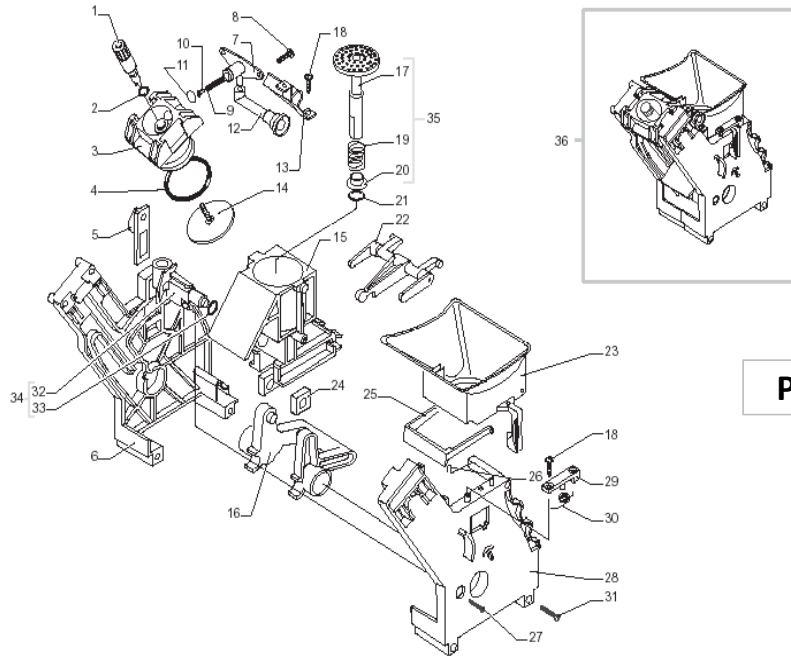

Cafe Charisma Silver

Parts Only

POS	SAECO No.	Brew Group E90029 Rev. 04 Code: 9160.074.150	NOTES	Italy Part No.
Yellow = Not Available unless Special Ordered				
1	#N/A	PIN GREY ASS.FOR PERCOLATOR		227470159
	227470150	Thumbscrew,Short Blk,New style		
2	NM02006	O-Ring, Epdm, R5, Thumbscrew		
3	9161369150	Brew Group Piston head, Smart		
4	NM01044	O-Ring, Silicone, 0320-40		
5	#N/A	COUPLING PLATE BREW UNIT SMART		9161.373.150
6	#N/A	GREY REAR PLATE FOR BREW UNIT SMART		9161.375.150
7	9161377150	Bracket, Valve Stem, Smart		
8	#N/A	HI-LO TC SCREW 3X10 STEEL		129910921
9	126771918	Spring, Check Valve		
10	149452700	Ball, Check valve		
11	140328761	O-Ring, Metric 0060-15		
12	9161372	Brewing Pipe, Silicone, Black		
13	#N/A	BREWING PIPE LOCK BREW UNIT SMART		9161.371.150
14	9161212	Filter Screen, Upper, 35.8 Maq		
	11001458	Filter Screen, Brew Group,		
15	#N/A	COMPLETE CONTAINER FOR UNIT GREY		9161.195.150
16	#N/A	ELBOW SHAFT GREY FOR MAGIC UNIT		322003859
	#N/A	ELBOW SHAFT FOR UNIT GREY		9161.066.150
17	#N/A	INTEGRAL PISTON ASS.GREY		9161.306.150
18	#N/A	SCREW AUT.TCB 2,9X9,5 DIN 7981 C		U109.028
19	#N/A	SPRING FOR PISTON		9161.198
20	#N/A	BUSH FOR PISTON NEUTRAL		9161.191
21	NM02018	O-Ring, Epdm, 0090-25, Orm		
22	#N/A	CONNECTING ROD FOR UNIT GREY		9161.065.150
23	#N/A	GREY HOPPER DOSER BREW UNIT SMART/V2		149261159
24	#N/A	DRILLED BLACK BLOCK FOR UNIT		9161.094.050
25	#N/A	SCRAPER FOR MAGIC BREW UNIT		322004059
	#N/A	GREY SCRAPER FOR COFFEE UNIT		9161.060.150
26	#N/A	SPRING FOR SCRAPER UNIT MAGIC		126834518
	#N/A	SPRING FOR UNIT SCRAPER		9161.046
27	#N/A	SS.SCREW AUT.TCB 2,9X19 DIN 7981 C		U109.027
28	#N/A	GREY FRONT PLATE FOR BREW UNIT SMART		9161.376.150
29	#N/A	GREY HOPPER BLOCKING PLATE UNIT SMART		9161.374.150
30	#N/A	SPRING HOPPER SMART GROUP		9161.378
31	#N/A	SS.SCREW AUT.TCB 3,5X19 DIN 7981 C		U109.026
32	#N/A	WATER INLET SLEEVE GREY MAGIC UNIT		322003659
	9161064150	WATER INLET SLEEVE GREY		
33	NM02007	OR 2025 TERMOIL		
34	#N/A	SPARE SLEEVE UNIT GREY		0301.R04.150
35	9161343150	Piston Assv, Brew Group		
36	#N/A	GREY BREW UNIT SMART		9160.070.150
	90001086	DISCONTINUED, Brew Group, Ital	Parts only available Or order Berw Group 225801559 in replace of	9160.074.150