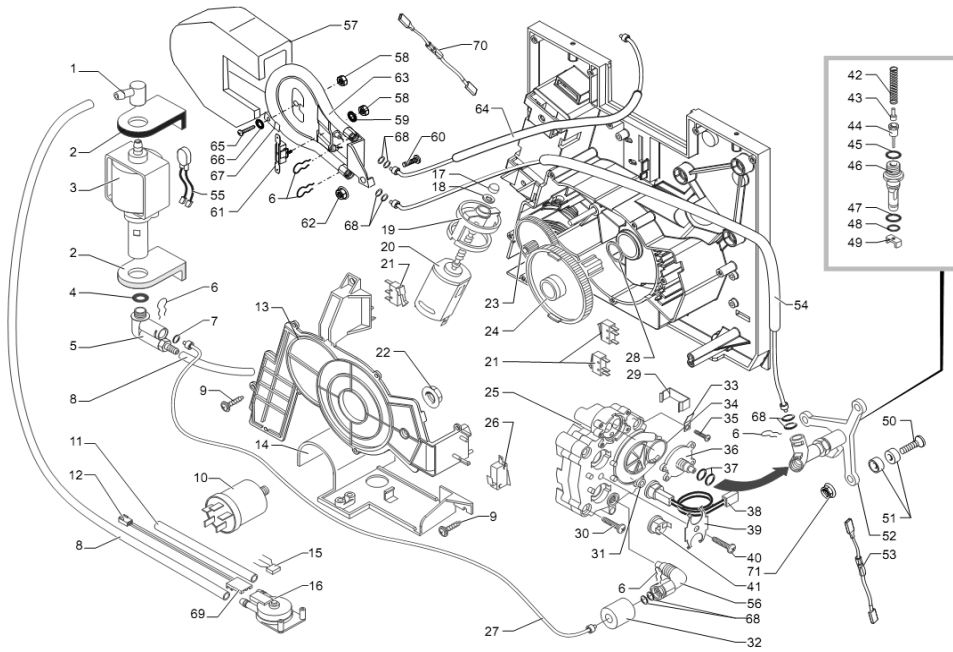

### Cafe Charisma Silver

POS	SAECO Part No.	SUP025PYR Cafe Charisma Silver E74069 Rev. 1A Code: 740613026	NOTES	Italy Part No.
<b>Yellow = Not Available unless Special Ordered</b>				
1	9991084	Fitting, Rubber, 90 Deg, 5P/7P		
2	9991056	Rubber Mount, Ulka Pump		
3	12000131	Pump, Ulka, 120V, 60Hz, EP5/S		
4	NM02020	O-Ring, Epdm, 2031		
5	90001058	Safety Valve, Assy, To 90o		
6	9011144	Clip, Hairpin, Teflon Tube		
7	140328059	O-Ring, Silicone, 2015		
8	9972022	Tube, Silicone, 5x8, L=2 m		
9	U143003	Screw, M3.5 x16		
10	184651500	Filter,120V-50/60Hz, 10A		
11	JS01022	DISCONTINUED Tube,Silicone,		
12	#N/A	Ass. connettore 3 poli turbina JP18		9972.166 283551300
13	80001007	Cover, Brew Drive Motor		
14	149194800	Support, Turbina Smart, Neutra		
15	#N/A	Sensore per turbina		188581100
16	286473300	Flowmeter Casinq, W/Sensor Kit		
17	#N/A	Boccola sinterizzata		9121.046
18	#N/A	Rondella tela bakelizzata		9121.050
19	80001008	Antivibration, Brew Drive Mtr		
20	80001009	Brew Drive Motor, Assy 120V		
21	NE05038	Switch, Brew/Dump, Magic		
22	#N/A	Dado M8 flangiato base dentellata		123453602
23	146000759	Gear, Brew Drive Motor, 12/90		
24	9121069	Gear, 108 Tooth, Brew Drive		
25	9019A1900F	Heat Exchanger, 120V, Royal		
26	90001059	Microswitch, Saia, X3M5		
27	227874400	Connector Assy, 2x4, 120mm,Tf		
28	91611320	Washer, Brew Drive Motor, Myla		
29	9011054	Clip, Thermal Fuse		
30	#N/A	Vite TCEI M6.0x40 UNI 5931 ZNP		U023.023
31	#N/A	Distanziale per sensore		9011.089
32	90001069	Protection, Folk Spring, D=4		
33	#N/A	Linguetta maschio a 45°		NE15.026
34	140324559	O-Ring, Silicone, PTFE/FDA		
35	U046003	Screw, M4 X 12, Thermal Block		
36	90001063	Boiler Support, W/O Valve, Nbr		
37	NM01003	O-Ring, Silicone, 2018		