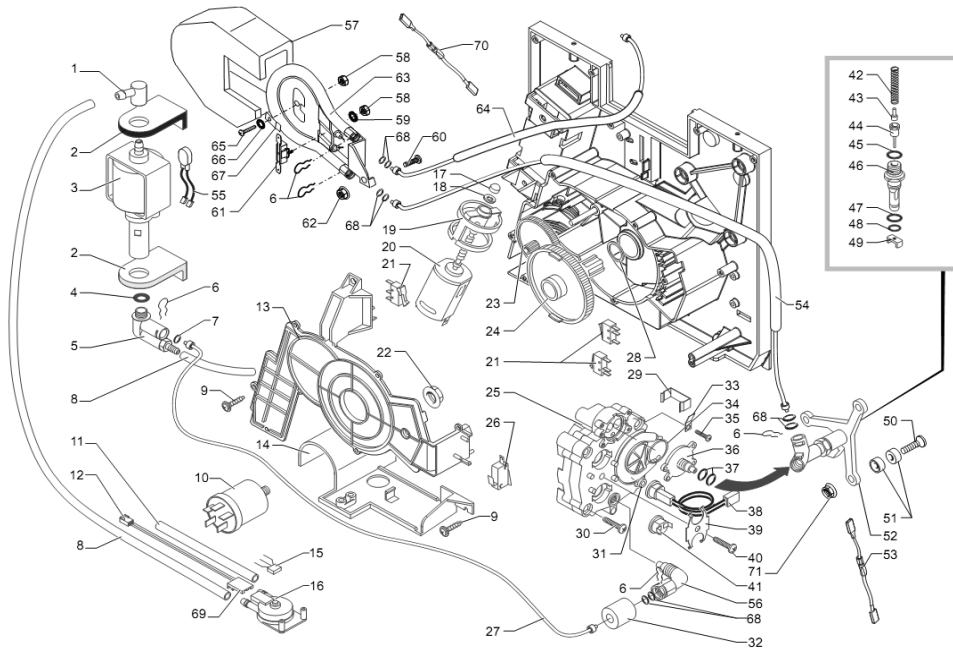

Cafe Charisma Silver

POS	SAECO Part No.	SUP025PYR Cafe Charisma Silver E74069 Rev. 1A Code: 740613026	NOTES	Italy Part No.
Yellow = Not Available unless Special Ordered				
38	288582055	Temperature Sensor, Assy		
39	9011034	Thermostat Clip		
40	U023.022	Screw, M 6x30 UNI 5931 8.8 ZNP		
41	NE09006	Thermostat, 170o		
42	9011132	Spring, Boiler Pin		
43	90001067	Plunger, Boiler Valve, SS		
44	227660103	Needle Valve, L=20		
45	140320459	O-Ring, Metric, 0080-20, Silicone		
46	9011100	Valve Housing, Boiler, Magic D		
47	NM01064	O-Ring, Silicone, 0090-20, Nsf		
48	NM01066	O-Ring, Silicone, 0050-20, Fda		
49	9011099	Lever, Boiler, Magic Deluxe		
50	U044020	Screw, M5x30, Uni 7688, Znp		
51	9161206	Screw, Spacers, For Boiler		
52	90001066	Casing Support, Brass Nickel		
53	183442062	Thermal Fuse, Assy		
54	227874100	Tube Assy, Teflon, 2x4, L=275	Fino a matricola 0068488	
	#N/A	Ass. raccordo teflon 2x4 L=275mm	Da matricola 0068489	227875300
55	90001057	Thermal Protector, 120V		
56	227961103	Elbow, 1/8", 90o, Charisma		
57	147755900	Protection, Heat Exchanger, RS		
58	123260402	Nut, M4, Uni 5588, Zinc		
59	#N/A	Rosetta elastica UNI 1751		128420102
60	#N/A	Vite TCEI M6,0x40 UNI 5931 ZNP		U023.023
61	189428300	Thermostat, 175o		
62	123270102	Nut, M6, W/Flange		
63	#N/A	Assieme resistenza Blackman G100 120V	Fino a matricola 0068488	288151655
	#N/A	Assieme resistenza Blackman G100 120V	Da matricola 0068489	288152655
64	227874500	Tube Assy, Teflon, 2x4, L=330	Fino a matricola 0068488	
	227875400	Tube Assy, Teflon, 2x4, L=330	Da matricola 0068489	
65	129823802	Screw, M4X8, Uni 7687		
66	128310404	DISCONTINUED, Washer, A4,		128310404
67	#N/A	Piastrina acc. ferma termostato		127535319
68	140328059	O-Ring, Silicone, 2015		
69	9161018	Fork, Flowmeter Assy, Vspresso		
70	183441062	Thermofuse, 120V, 229C		
71	#N/A	Dado M5 flangiato base dentellata		U324.003