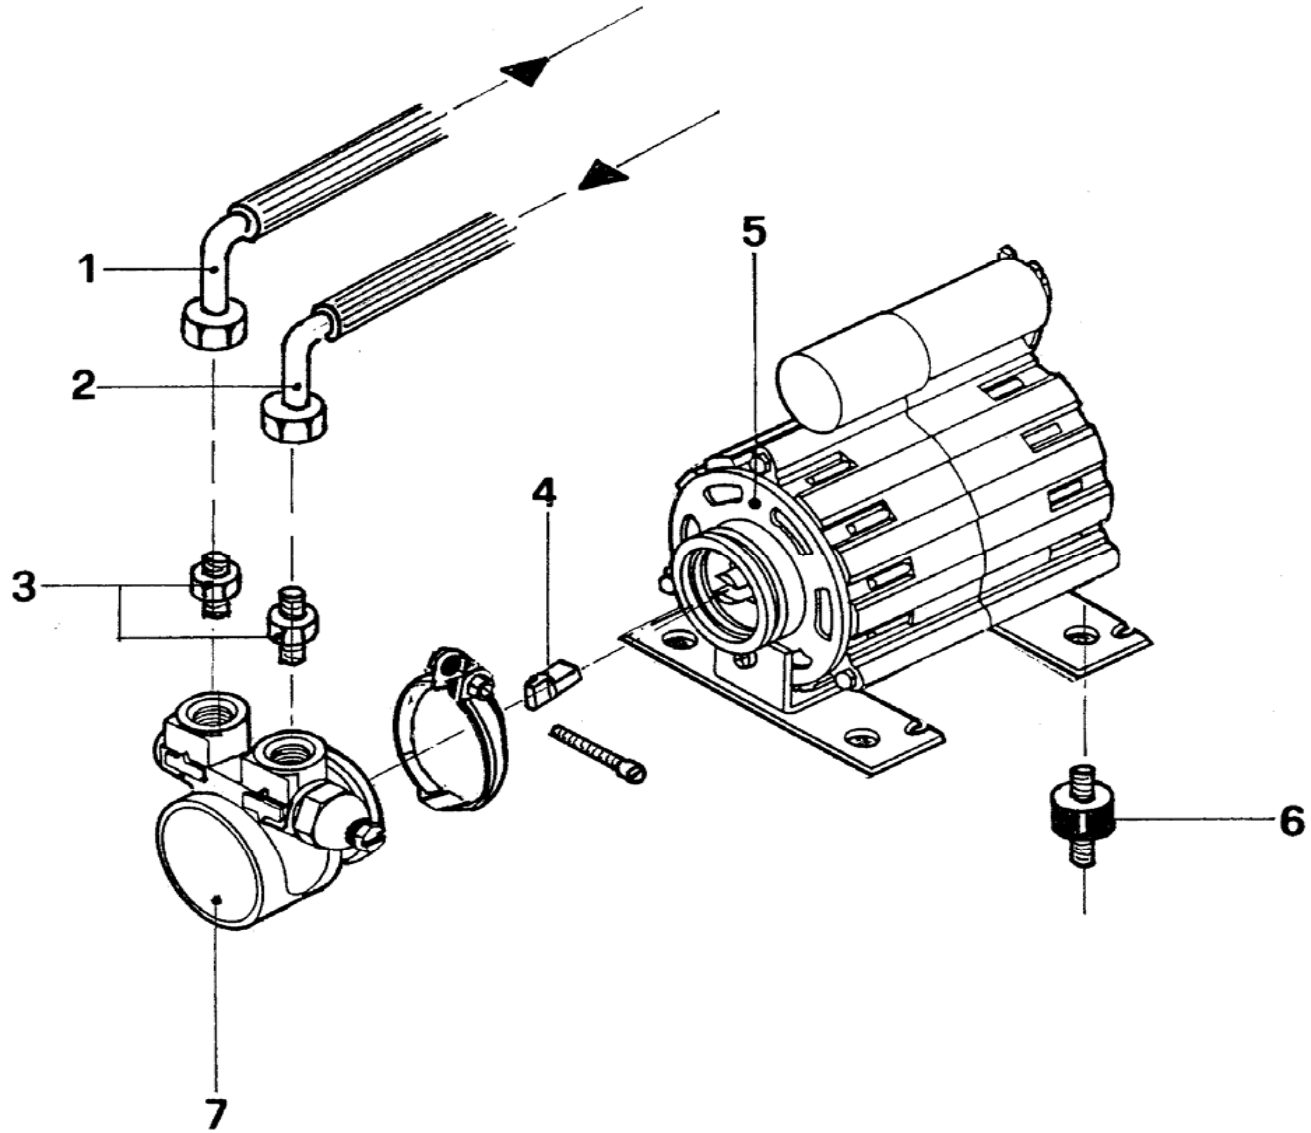

Michelangelo SC-USA, SC, DS

Michelangelo SC-USA SC, DS Espresso Machine
Pump

Michelangelo SC-USA, SC, DS

Pos.	Code	Description
1	C619900173	Pipe
2	C619900173	Pipe
3	C229900523	Connector 3/8"
4	R00002802	Shaft
5	C199900180	Motor W 180 V 220/60 UL
5	C199900248	Motor W 100 V 220/60 UL for 1 gr.
6	C449900753	Shock absorber
7	C199900350	Pump 100 l
7	C100001871	Pump 200 l for 4 gr.