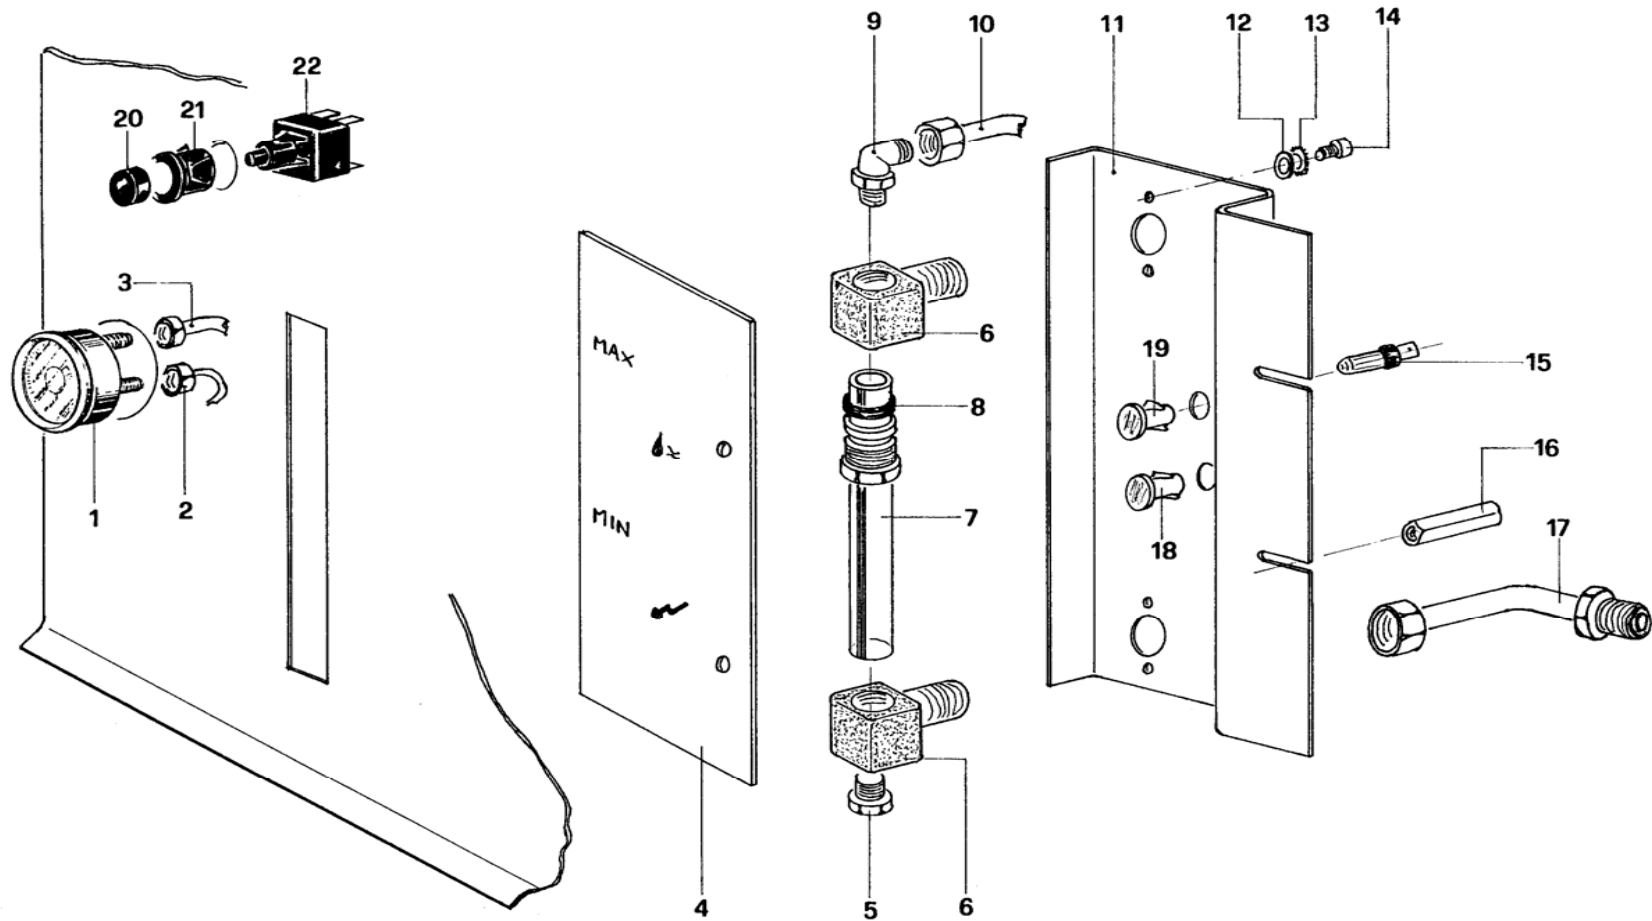

Michelangelo SC-USA, SC, DS

TAGH (temperature adjusting group head) 1-2-3-4 groups

Michelangelo SC-USA, SC, DS**TAGH (temperature adjusting group head) 1-2-3-4 groups**

Pos.	Code	Description
1	C199900299	Flow meter
2	C279901109	Pipe from solenoid valve to group TAGH L 70 mm
3	C100002793	Solenoid valve water tempering valve V 208-220/60 UL
4	C229900518	Connector 1/8"
5	C200002822	Pipe from solenoid valve to flow meter TAGH
6	C229900528	T connector 1/4" MMF
7	C229901609	Restrictor diam 2
8	C279900641	Pipe from injector to flow meter
9	C279900660	Pipe to heat exchanger 1 gr.
9	C279900631	Pipe to heat exchanger 2 gr.
9	C279900632	Pipe to heat exchanger 3 gr.
9	C279900633	Pipe to heat exchanger 4 gr.
10	C229900520	Connector 1/4"
11	C229900534	L connector 1/4" M

Michelangelo SC-USA, SC, DS

Michelangelo SC-USA SC, DS Espresso Machine
Level control sight glass

Michelangelo SC-USA, SC, DS**Level control sight glass**

Pos.	Code	Description
1	C299900758	Pressure gauge
2	C200001712	Capillary pipe
3	C279900668	Pipe from pressure gauge to boiler
4	C439900008	Level sight glass protection
5	C229900569	Plug 1/4" M
6	C229900567	Block
7	C699900808	Sight glass
8	C449900719	OR sight glass
9	C229900534	L connector 1/4"
10	C200001786	Boiler fill pipe
11	C000400074	Support
12	C319900156	Washer diam 5
13	C300001906	Washer diam 5
14	C319900747	Screw M 5
15	C100002801	Lamp V 230
16	C529901239	Support
17	C279900684	Level pipe 1 gr.
17	C279900661	Level pipe 2-3 and 4 gr.
18	C100002799	Green lamp cover
19	C100002800	Red lamp cover
20	C100001994	Key (2-3-and 4 gr.)
21	C100001995	Support (2-3 and 4 gr.)
22	C100001817	Switch