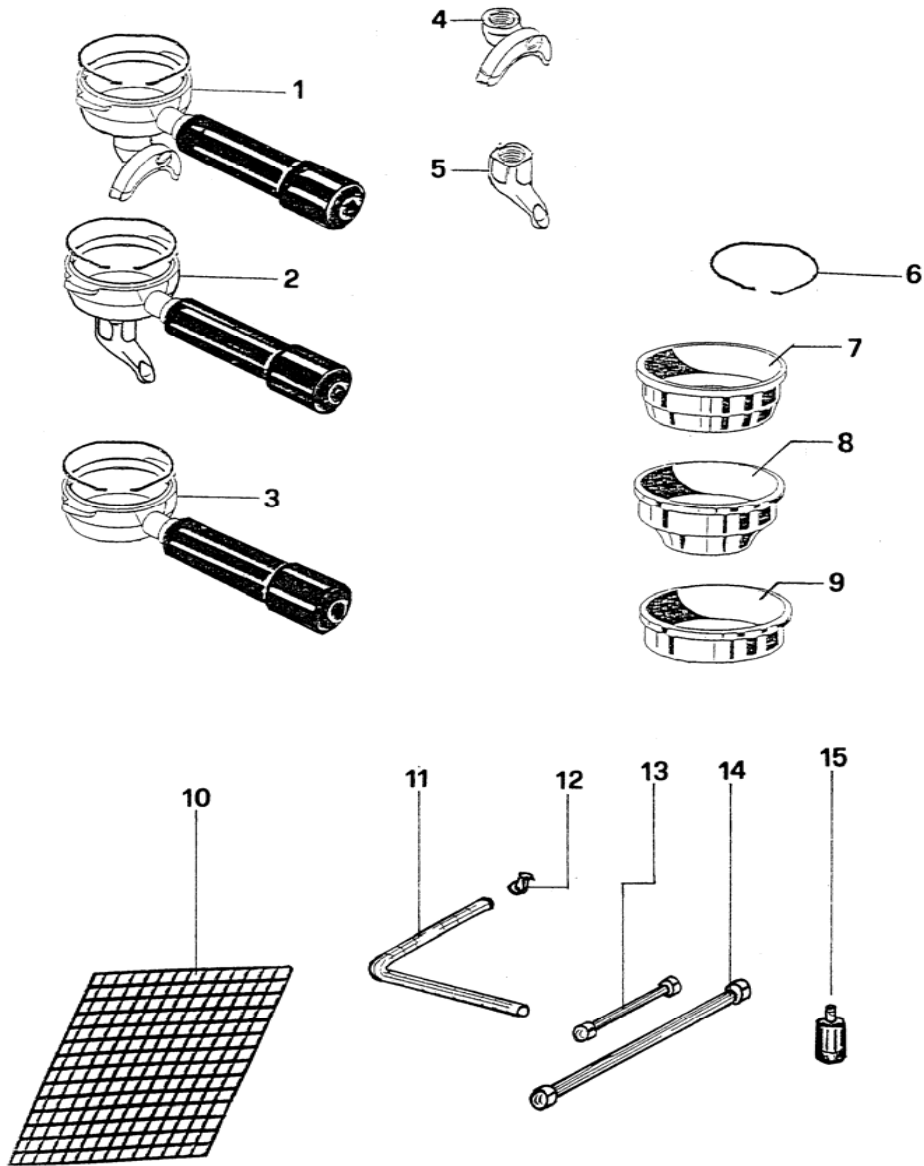

Michelangelo SC-USA, SC, DS

Michelangelo SC-USA SC, DS Espresso Machine
Accessories

Michelangelo SC-USA, SC, DS

Accessories

Pos.	Code	Description
1	C699901066	2 cup filter holder
2	C699901065	1 cup filter holder
3	C229900667	Filter holder
4	C229900566	Two cup spout
5	C229900562	1 cup spout
6	C619900098	Spring
7	C619900105	14 g filter basket
8	C619900104	7 g filter basket
9	C619900106	Blind filter
10	C639900809	Plastic grid
11	C639900766	Drain pipe
12	C439901114	Fixing device
13	C219900598	Fill pipe L 500 mm
14	C219900597	Fill pipe L 1500 mm
15	C600001920	Foot 130 mm USA