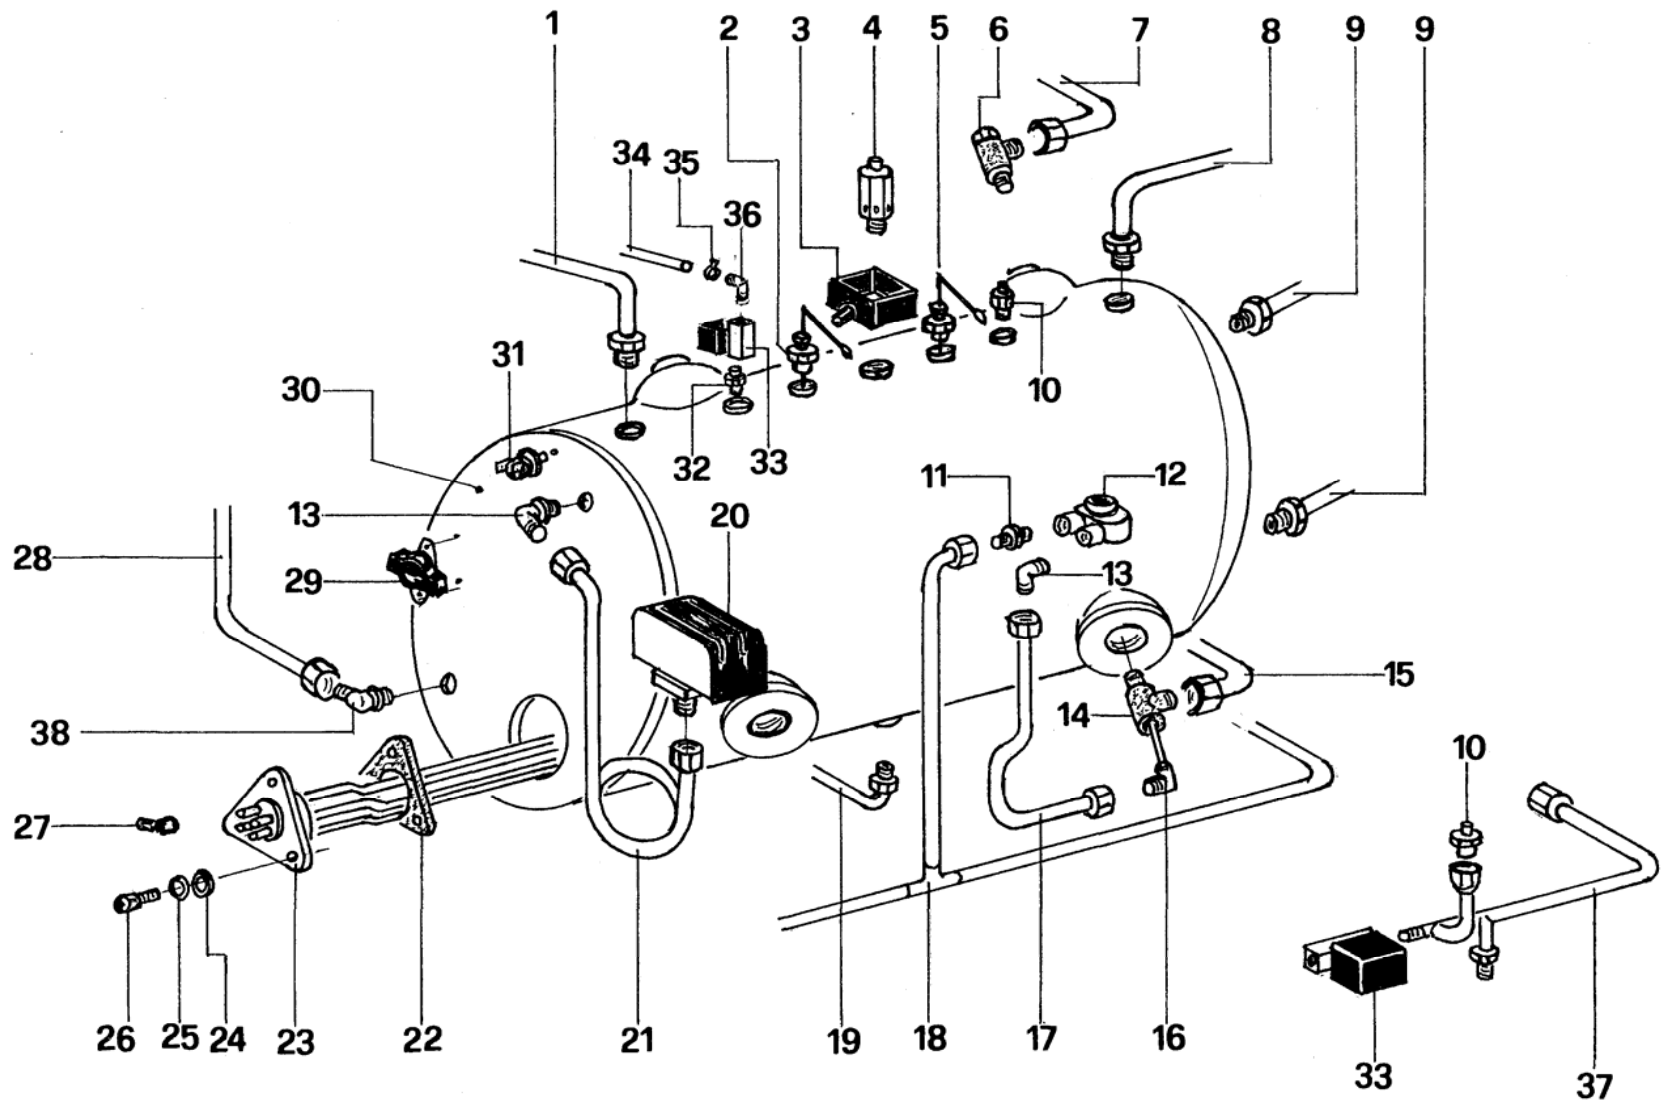

Michelangelo SC-USA, SC, DS**Boiler / hydraulic parts**

Pos.	Code	Description
1	C279900867	Right side steam pipe
2	C199900295	Safety boiler level probe
3	C439900778	Tray
4	C229900559	Safety valve
5	C199900295	Boiler level control probe
6	C229900531	Connector
7	C279900634	Pipe
8	C200002066	Left side steam pipe
9	C279900661	Level pipe 2-3 e 4 gr.
9	C279900684	Level pipe 1 gr.
10	C219900560	Vacuum breaker valve
11	C229900520	Connector 1/4"
12	C199900299	Flow meter
13	C229900534	L connector 1/4" M
14	C229900532	Connector
15	C279900635	Pipe
16	C229900533	Injection pipe
17	C279900641	Pipe flow meter to heat exchanger
18	C279900660	Pipe to heat exchanger group 1
18	C279900631	Pipe to heat exchanger group 2
18	C279900632	Pipe to heat exchanger group 4
18	C279900633	Pipe to heat exchanger group 4
19	C200001739	Boiler drain pipe
20	C199900279	Pressure switch UL Sirai
21	C279900636	Pipe pressure switch
22	C469900779	Gasket heating element
23	C199900512	Heating element W 2200 V. 230 1 gr.
23	C199900513	Heating element W 3000 V. 230 2 gr.
23	C199900175	Heating element W 4000 V. 230 2 gr.