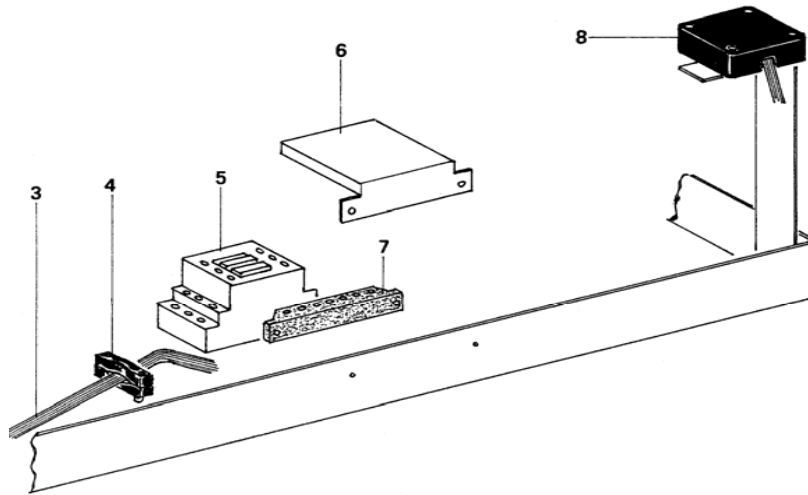

Michelangelo SC-USA, SC, DS

Michelangelo SC-USA SC, DS Espresso Machine
Electrical feed

Michelangelo SC-USA, SC, DS

Electrical feed

Pos.	Code	Description
One group machine		
1	C419900718	Handle
2	C199900689	Switch box UL
2-3 and 4 group machines		
3	C100002168	Power cord 3x10 AWG UL
3	C100002169	Power cord 4 x 2,5 CE
3	C100002821	Power cord 3 x 4 mm2 GB
4	C439900352	Cord fixing device
5	C100002152	Switch V 220/50-60 UL
6	C000002248	Cover
7	C100002170	Wire board
8	C100002807	Control box V 230/50-60