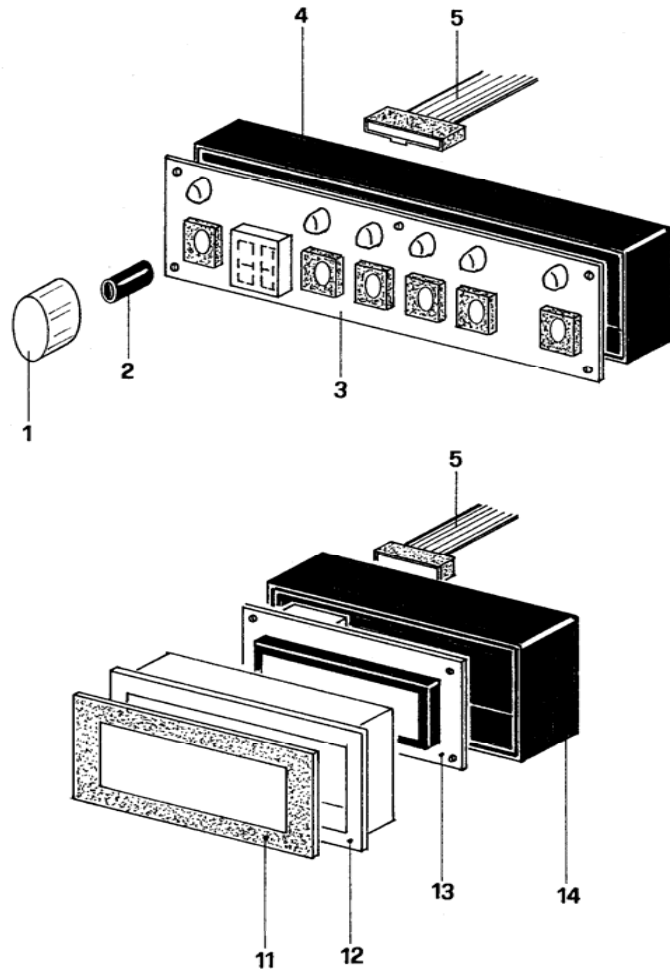

Michelangelo SC-USA, SC, DS