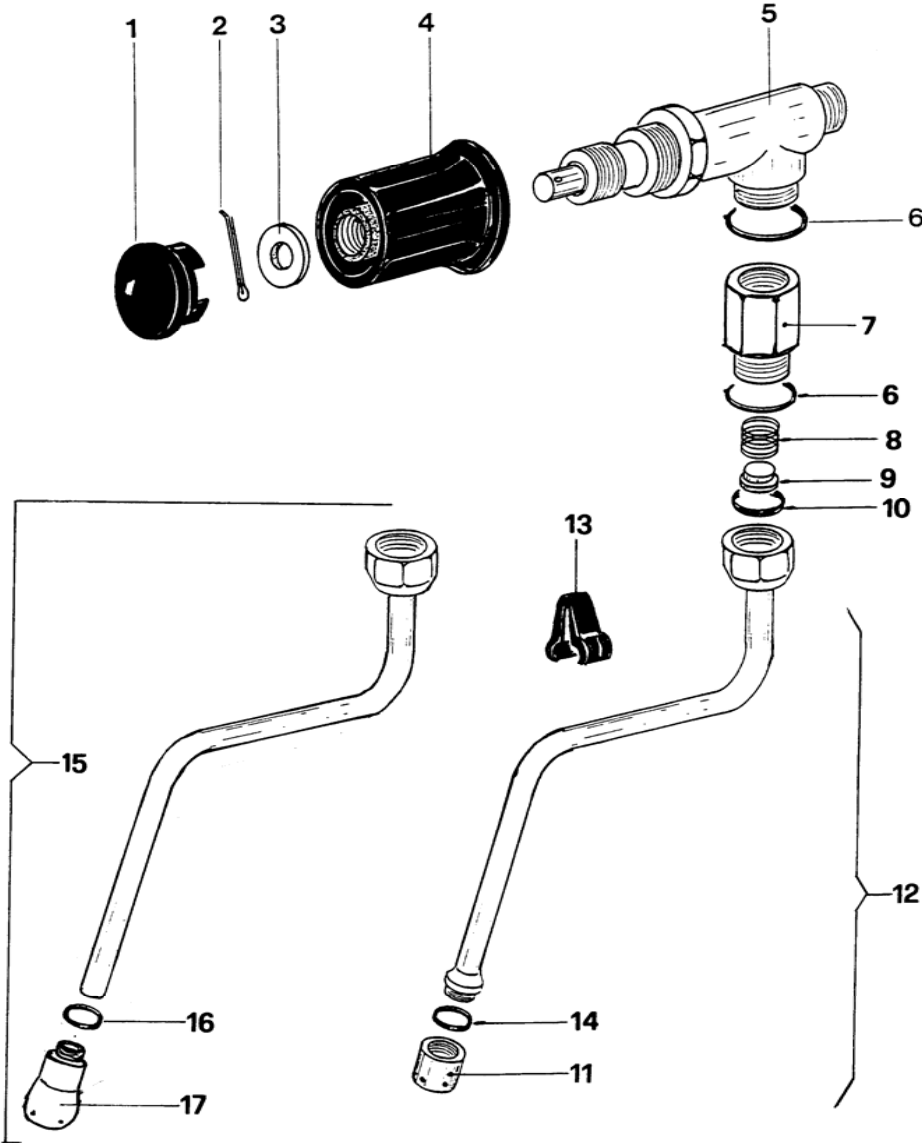

Michelangelo SC-USA, SC, DS

Michelangelo SC-USA SC, DS Espresso Machine
Steam valve

Michelangelo SC-USA, SC, DS**Steam valve**

Pos.	Code	Description
1	C439900800	Cover
2	C439900371	Needle diam 2
3	C229900192	Inox washer
4	C439900799	Handle
5	C229900806	Valve
6	C449900232	Gasket 3/8" Teflon
7	C229900894	Connector H 37 mm
7	C500002251	Connector H 50 mm
8	C200001837	Spring H 30 mm
9	C229900969	Plate
10	C449900191	Gasket
11	C229900538	Brass nozzle 4 holes
12	C277700907	Chromed brass steam wand
13	C439901078	Clip
14	C469900403	Teflon gasket
15	C200002024	Stainless steel steam wand
15	C200002029	Anti-burn stainless steel steam wand
16	C400002022	Gasket OR
17	C200002021	Steam tip stainless steel 4 holes

Hot water valve**Michelangelo SC-USA, SC, DS**

Pos.	Code	Description
1	C269900300	Teflon pipe 4 x 6
2	C229901526	Connector
3	C100002825	Hot water block V 208-220/60 UL
4	C200002823	Connector
5	C400002027	Teflon pipe 6 x 8
6	C200001850	Connector
7	C200001852	Connector
8	C329900682	Nut 1/4"
9	C319901079	Washer 1/4" inox
10	C469900403	Gasket
11	C227700536	Nozzle
12	C277700833	Hot water wand
13	C100002792	Hot water solenoid valve V 208-220/60 UL
14	C200001851	Connector
15	C229900528	Connector