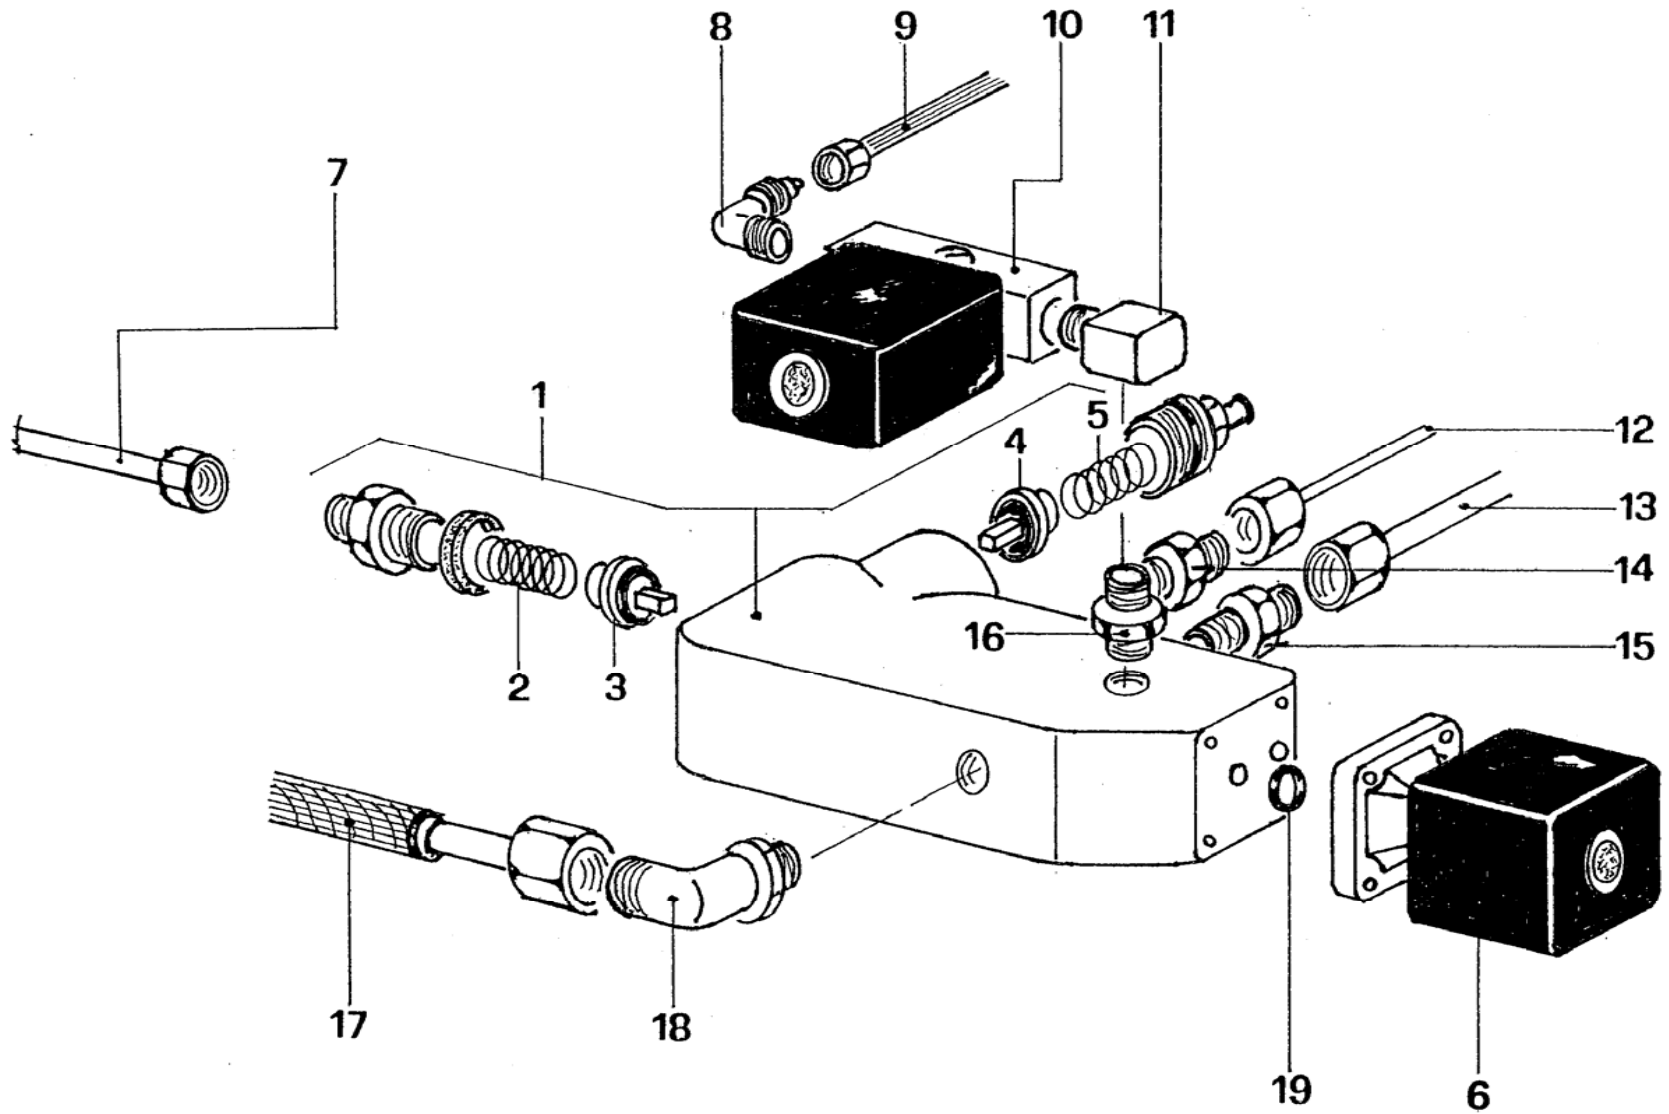

Michelangelo SC-USA, SC, DS

Valve block/tempering valve 1 group machine

Michelangelo SC-USA, SC, DS

1 Group machine: Valve block/tempering valve

Pos.	Code	Description
1	C227700665	Valve block
2	C019900101	Spring non return valve
3	C229900370	Non return valve
4	C229900541	Expansion valve
5	C019900100	Spring expansion valve
6	C100002794	Solenoid valve boiler auto fill V 208-220/60 UL
7	C279900660	Pipe to heat exchanger
8	C229900706	Connector
9	C269900300	Teflon pipe 6 x 4
10	C100002793	Solenoid valve water tempering valve V 208-220/60 UL
11	C229901070	Connector 1/8"
12	C200001712	Pump pipe
13	C279900678	Boiler fill pipe 1 gr.
14	C229900674	Connector 1/4" x 1/8"
15	C229900520	Connector 1/4" x 1/8"
16	C229900518	Connector 1/8"
17	C619900173	Pipe
18	C229900527	L connector 1/4" x 3/8"
19	C449900786	OR 2024 Viton