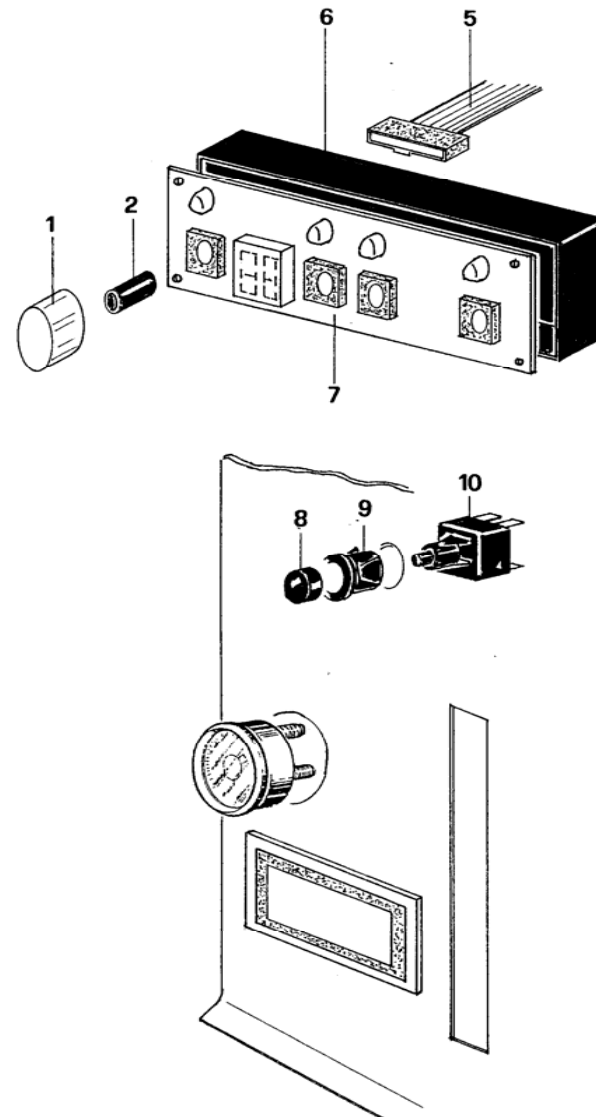

Michelangelo SC-USA SC, DS Espresso Machine
Touchpanel, display, switches