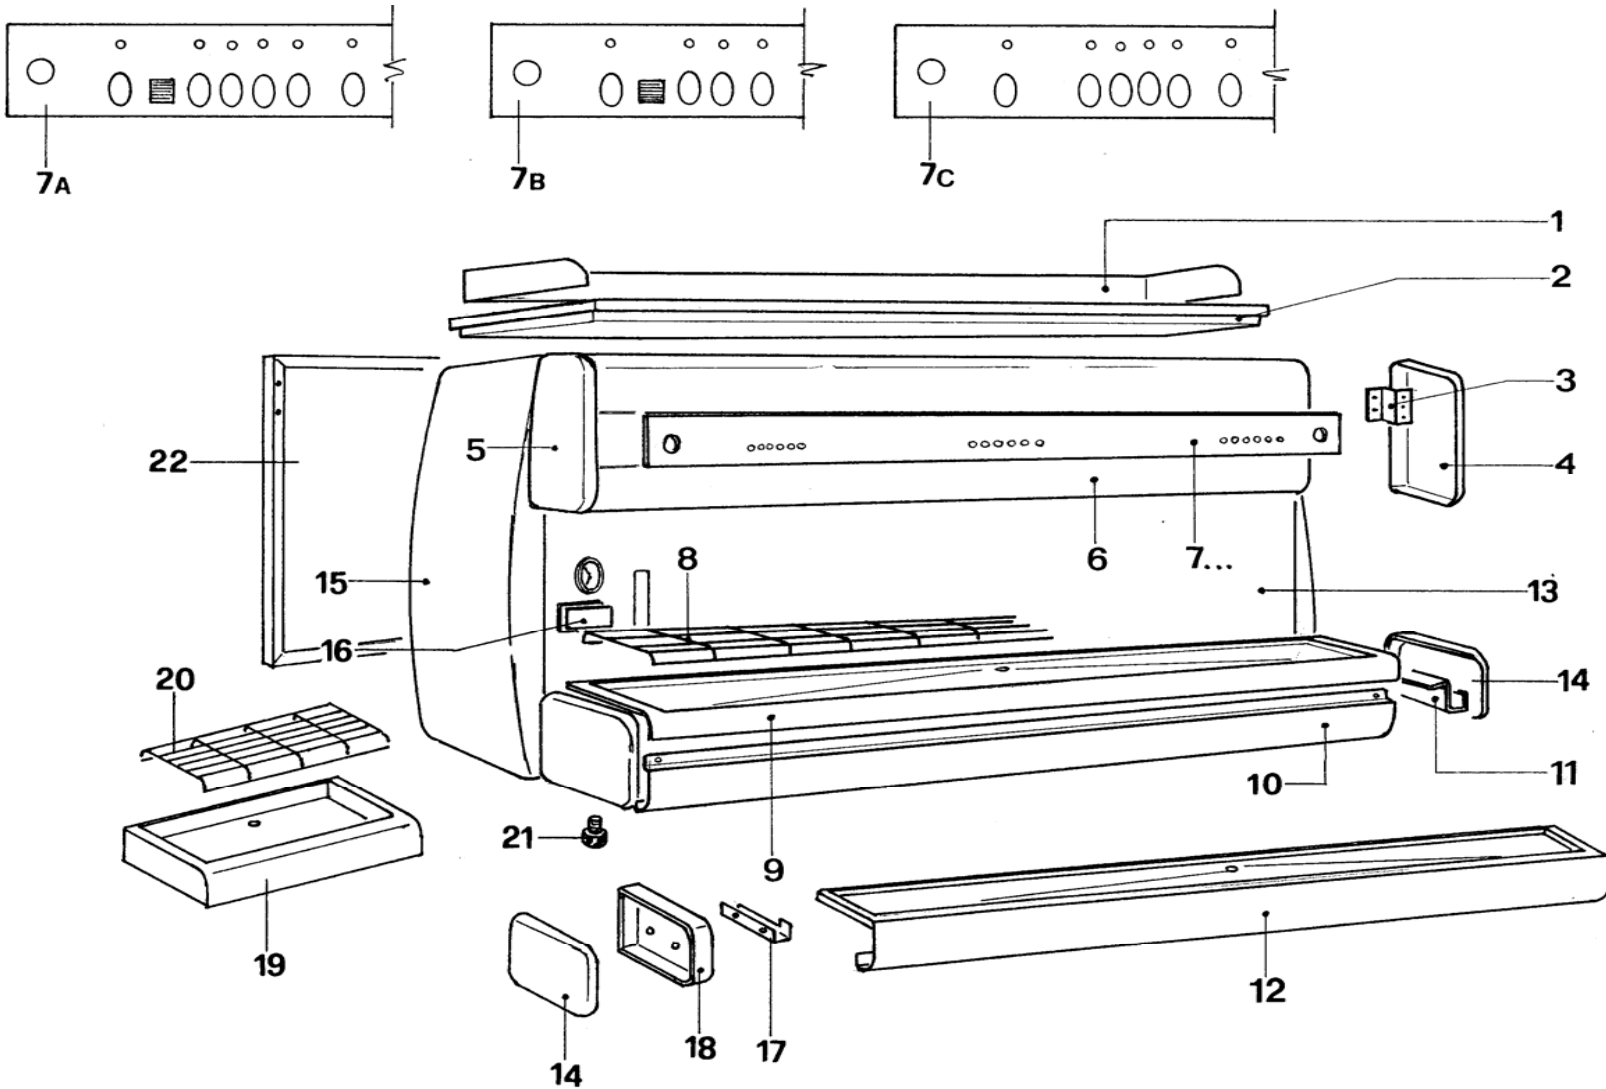

Michelangelo SC-USA, SC, DS

Bodywork

Bodywork

Michelangelo SC-USA, SC, DS

Pos.	Code	Description
1	C400002198	Cups frame gr. 1
1	C039901035	Cups frame gr. 2
1	C039901036	Cups frame gr. 3
1	C039901566	Cups frame gr. 4
2	C000002189	Cups support gr. 1
2	C019900986	Cups support gr. 2
2	C019900987	Cups support gr. 3
2	C019901525	Cups support gr. 4
3	C009901529	Support
4	C050401039	Upper right side panel glossy black
4	C050101039	Upper right side panel matt black
4	C050301039	Upper right side panel burgundy
4	C050201039	Upper right side panel grey
4	C057701039	Upper right side panel chrome
5	C050401038	Upper left side panel glossy black
5	C050101038	Upper left side panel matt black
5	C050301038	Upper left side panel burgundy
5	C050201038	Upper left side panel grey
5	C057701038	Upper left side panel chrome
6	C000002093	Upper front panel 1 gr. DS/SC
6	C000002094	Upper front panel 2 gr. DS/SC
6	C000002095	Upper front panel 3 gr. DS/SC
6	C000002096	Upper front panel 4 gr. DS/SC
6	C000002197	Upper front panel 1 gr. SC-USA
6	C019901419	Upper front panel 2 gr. SC-USA
6	C019901420	Upper front panel 3 gr. SC-USA
6	C019901516	Upper front panel 4 gr. SC-USA
7A	C4N0002098	Cover SC 1 gr black
	C4B0002098	Cover SC 1 gr burgundy
	C4G0002098	Cover SC 1 gr grey
	C4N0002099	Cover SC 2 gr black