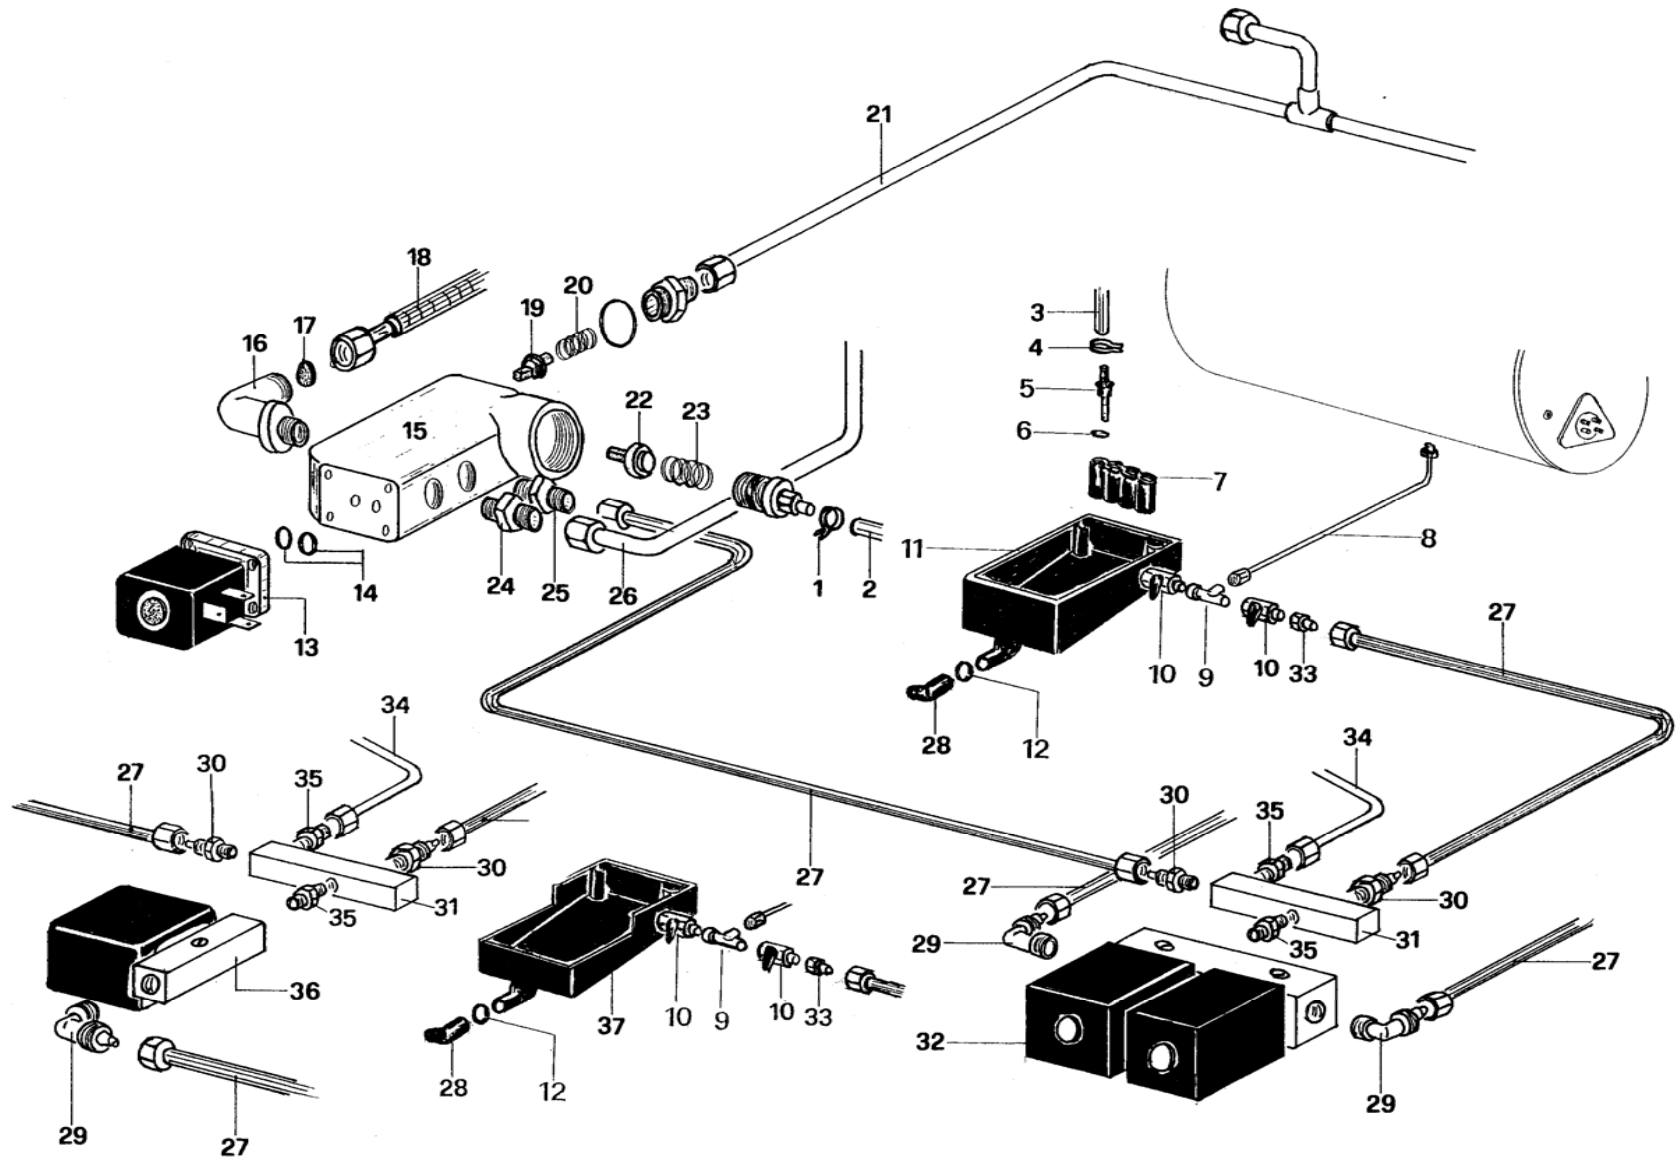

Michelangelo SC-USA, SC, DS

1 Group machine: Valve block/tempering valve

Michelangelo SC-USA, SC, DS

2-3-4 Gr. Valve block / tempering valve / drain

Pos.	Code	Description
1	C019901040	Fixing device
2	C499900831	Silicone pipe 7 x 10
3	C499900769	Silicone pipe 5 x 8
4	C199900935	Fixing device
5	C439900971	Nozzle
6	C449900702	OR 2031
7	C439900972	Connectors to tray
8	C200001739	Boiler drain pipe
9	C229900528	T connector 1/4" FMM
10	C299901072	Valve 1/4"
11	C439900970	Tray
12	C449901447	OR 112
13	C100002794	Solenoid valve boiler auto fill V 208-220/60 UL
14	C449900786	OR 2025 Viton
15	C227700665	Valve block body
16	C229900527	L connector 1/4 x 3/8"
17	C519900369	Filter 0.10
18	C619900173	Pipe
19	C229900370	Non return valve
20	C019900101	Spring non return valve
21	C279900631	Pipe to heat exchanger 2 gr.
21	C279900632	Pipe to heat exchanger 3 gr.
21	C279900633	Pipe to heat exchanger 4 gr.
22	C229900541	Expansion valve
23	C019900100	Spring expansion valve
24	C229900520	Connector 1/4"
25	C200001851	Connector
26	C279900642	Boiler fill pipe 2-3 and 4 gr.
27	C269900300	Teflon pipe 4 x 6
28	C400001738	Connector
29	C229900706	Connector