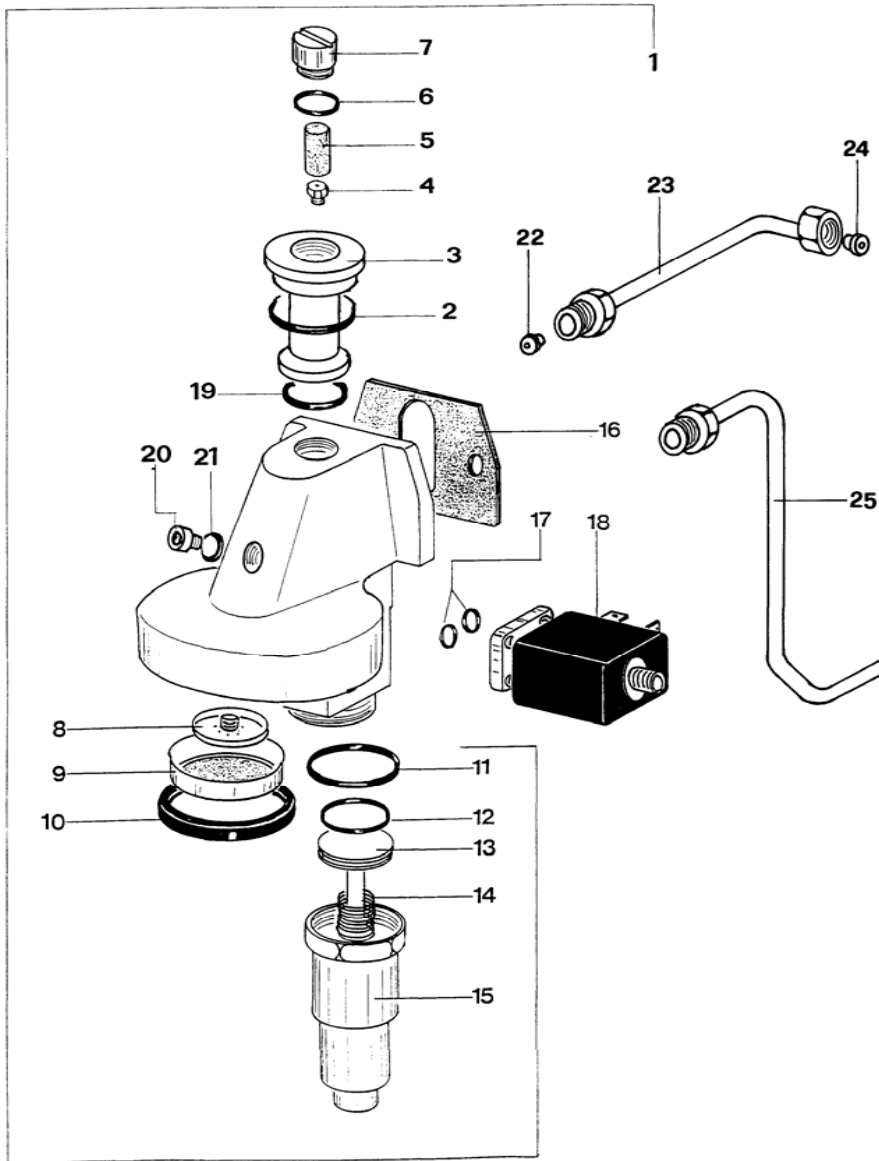

Michelangelo SC-USA, SC, DS

Michelangelo SC-USA SC, DS Espresso Machine
Group

Michelangelo SC-USA, SC, DS

Pos.	Code	Description
1	C227700663	Left side group
1	C227700664	Right side group
2	C469900421	Teflon gasket
3	C229901133	Cylinder
4	C229900549	Gigleur 0,8
5	C619900554	Filter gigleur
6	C469900420	Teflon gasket 3/8"
7	R000002141	Gigleur plug
8	C229901228	Diffuser
9	C519900103	Shower screen
10	C449900229	Group gasket
11	C469900421	Teflon gasket
12	C449900785	OR 127
13	C229900555	Infusion piston
14	C019900093	Spring infusion piston
15	C229900557	Infusion cylinder
16	C449900767	Gasket
17	C449900786	OR 2025 Viton
18	C100002791	Group solenoid valve V 208-220/60 UL
19	C469900422	Gasket
20	C309900164	Screw M6 x 8 inox
21	C469901132	Teflon gasket
22	C229900687	Restrictor diam 3,5
23	C279900634	Pipe
24	C229900686	Restrictor diam 2,5
25	C279900635	Pipe
26	C200002805	Gigleur diam 1,2 for TAGH
27	C227701563	Gigleur plug for TAGH
28	C229900579	L connector 1/8" M