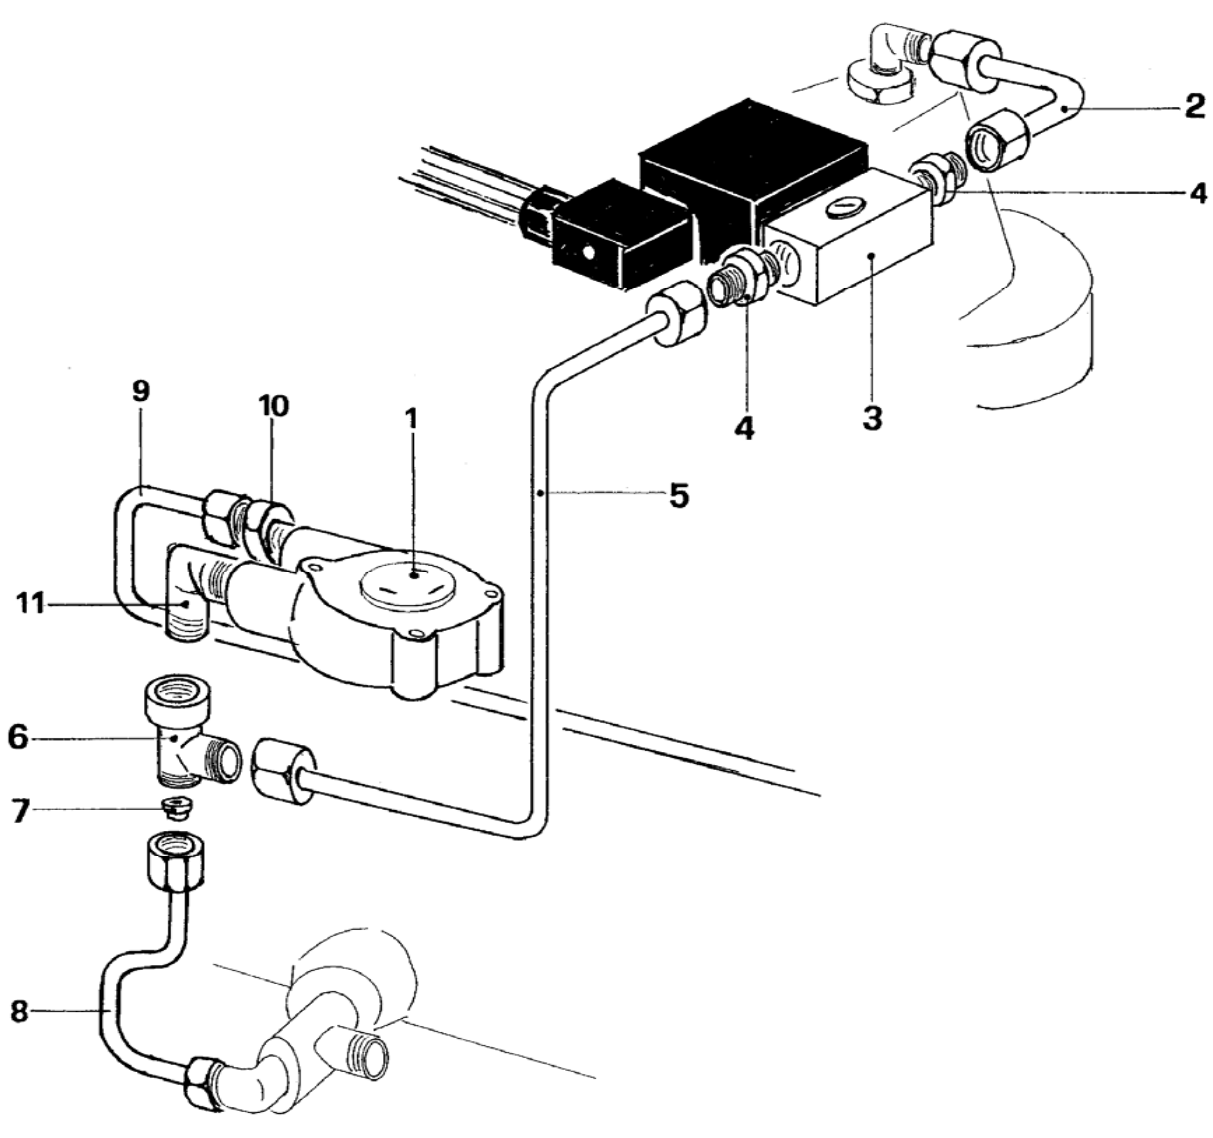

Michelangelo SC-USA, SC, DS

TAGH (temperature adjusting group head) 1-2-3-4 groups

Michelangelo SC-USA, SC, DS

TAGH (temperature adjusting group head) 1-2-3-4 groups

Pos.	Code	Description
1	C199900299	Flow meter
2	C279901109	Pipe from solenoid valve to group TAGH L 70 mm
3	C100002793	Solenoid valve water tempering valve V 208-220/60 UL
4	C229900518	Connector 1/8"
5	C200002822	Pipe from solenoid valve to flow meter TAGH
6	C229900528	T connector 1/4" MMF
7	C229901609	Restrictor diam 2
8	C279900641	Pipe from injector to flow meter
9	C279900660	Pipe to heat exchanger 1 gr.
9	C279900631	Pipe to heat exchanger 2 gr.
9	C279900632	Pipe to heat exchanger 3 gr.
9	C279900633	Pipe to heat exchanger 4 gr.
10	C229900520	Connector 1/4"
11	C229900534	L connector 1/4" M