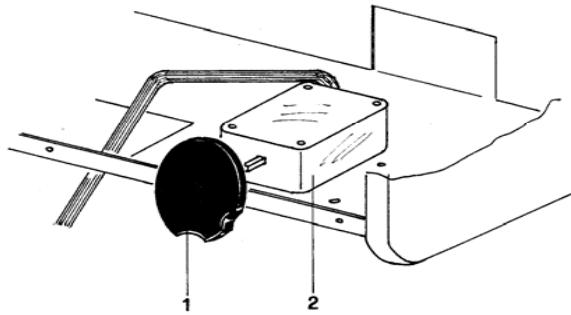

Michelangelo SC-USA, SC, DS

Michelangelo SC-USA SC, DS Espresso Machine
Electrical feed

Michelangelo SC-USA, SC, DS

Electrical feed

Pos.	Code	Description
One group machine		
1	C419900718	Handle
2	C199900689	Switch box UL
2-3 and 4 group machines		
3	C100002168	Power cord 3x10 AWG UL
3	C100002169	Power cord 4 x 2,5 CE
3	C100002821	Power cord 3 x 4 mm2 GB
4	C439900352	Cord fixing device
5	C100002152	Switch V 220/50-60 UL
6	C000002248	Cover
7	C100002170	Wire board
8	C100002807	Control box V 230/50-60