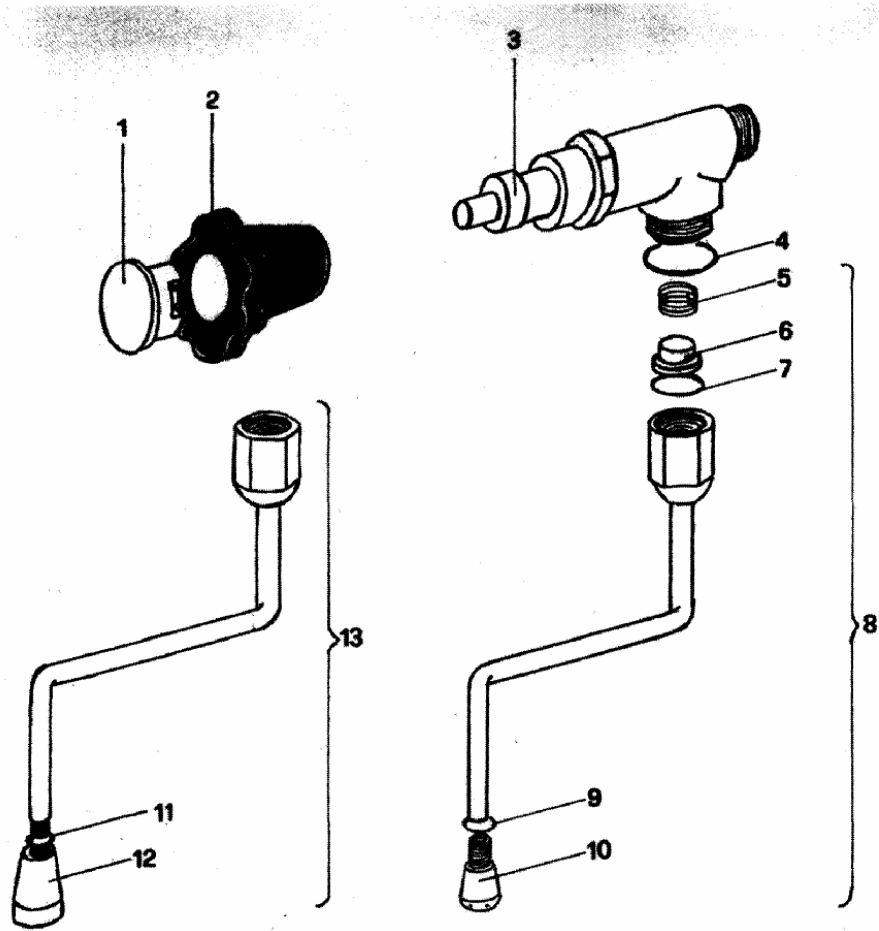

Giotto Premium Espresso Coffee Machine
Spare Parts Catalogue June 24, 2004

Steam and Hot Water Valves and Wands

Giotto Premium Espresso Coffee Machine
Spare Parts Catalogue June 24, 2004

Steam and Hot Water Valves and Wands

Position	Parts code	Descrizione
1	C400002837	Cover handle
2	D400002788	Steam/water valve handle
3	C200002840	Steam/hot water valve
4	C400002966	OR
5	C200002964	Spring
6	C400002965	Plate
7	C400001795	OR
8	R290003611	Steam wand no-burn
9	C400002022	OR
10	C200002839	2 holes steam nozzle stainless
11	C469900403	OR
12	C227700536	Hot water nozzle
13	R290003612	Water wand