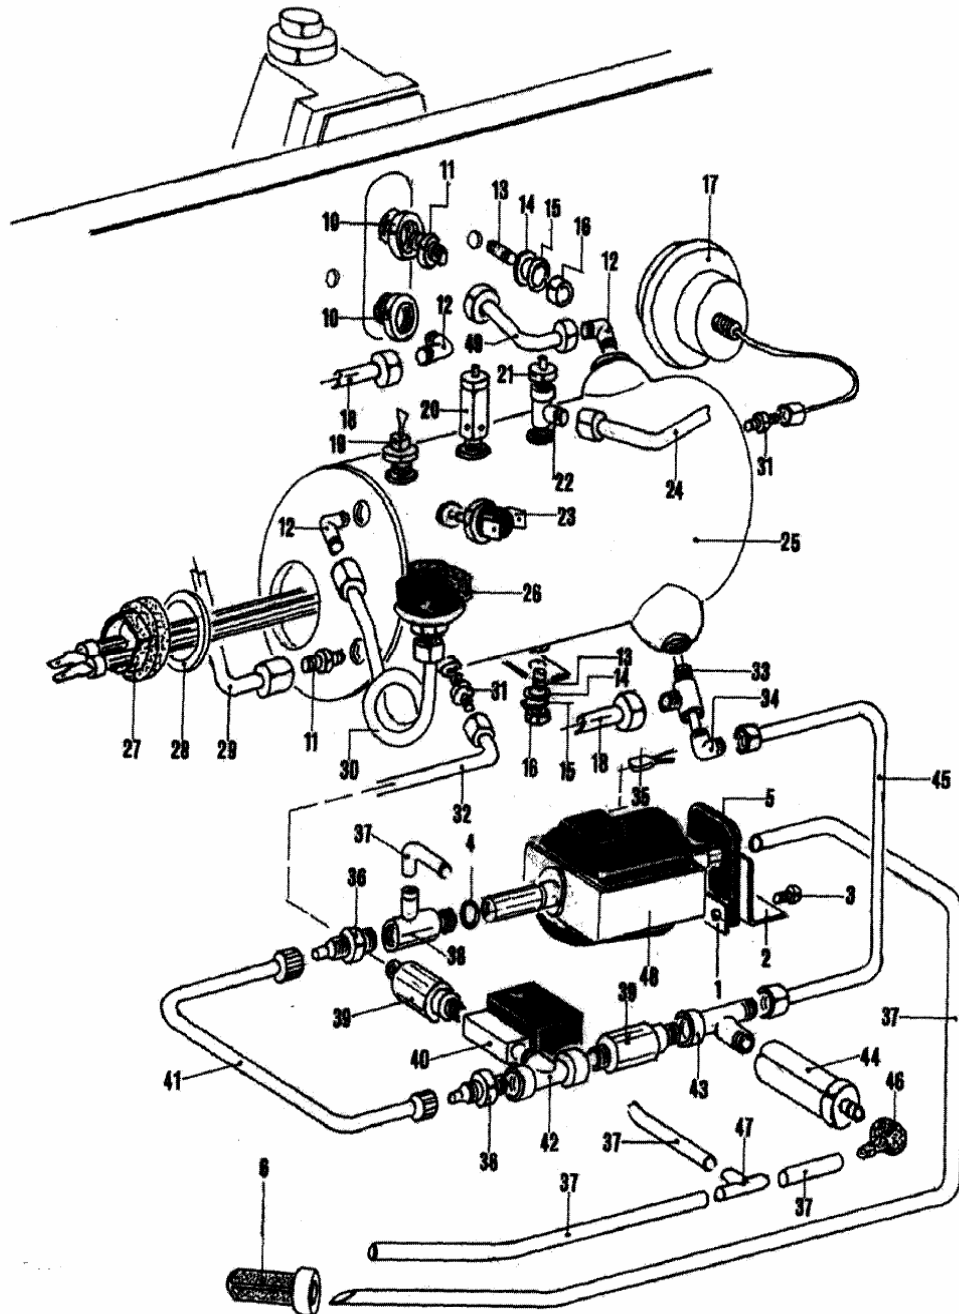

Giotto Premium Espresso Coffee Machine
Spare Parts Catalogue June 24, 2004

Hydraulic Circuit

Specifications and prices subject to change without notice.

Giotto Premium Espresso Coffee Machine
Spare Parts Catalogue June 24, 2004

Hydraulics Circuit

Position	Parts code	Description
1	C000002076	Pump support
2	C000002075	Pump support
3	C309900128	Screw
4	C449900786	Gasket
5	C400002077	Support
6	C639900933	Filter
10	C229900236	Connector
11	C229900520	Connector
12	C229900525	Connector
13	C309900131	Pin
14	C309900158	Washer
15	C399900152	Grover
16	C309900127	Nut
17	C229900837	Boiler pressure gauge
18	C229900395	Pipe
19	C199900839	Boiler level probe
20	C229900559	Safety valve
21	C219903151	Vacuum breaker valve
22	C229900528	Connector
23	C199901550	Thermostat
24	C229900396	Steam wand
25	D277700250	Nickel plated boiler
26	C199900294	Pressure switch MATER
26	C199903337	Pressure switch SOPAC CE/UL from 2004..
27	C199901551	Heating element V. 230
28	C469900239	Gasket
29	C229900397	Water wand
30	C229901576	Pressure switch pipe
31	C229900518	Connector
32	C229900400	Boiler fill pipe
33	C229900740	Connector
34	C229900393	Injector
35	C199900969	Pump thermoprotector
36	C229900708	Connector 1/8"
37	C499900769	Silicone pipe
38	C200002112	Valve
39	C229900540	Non retrun valve
40	C100001862	Solenoid valve V. 230/50
41	C269900300	Teflon pipe
42	C229900703	Connector
43	C229900644	Connector
44	C229900911	Expansion valve
45	C229900399	Pipe
46	C449900709	Rubber connector
47	C400001932	Connector