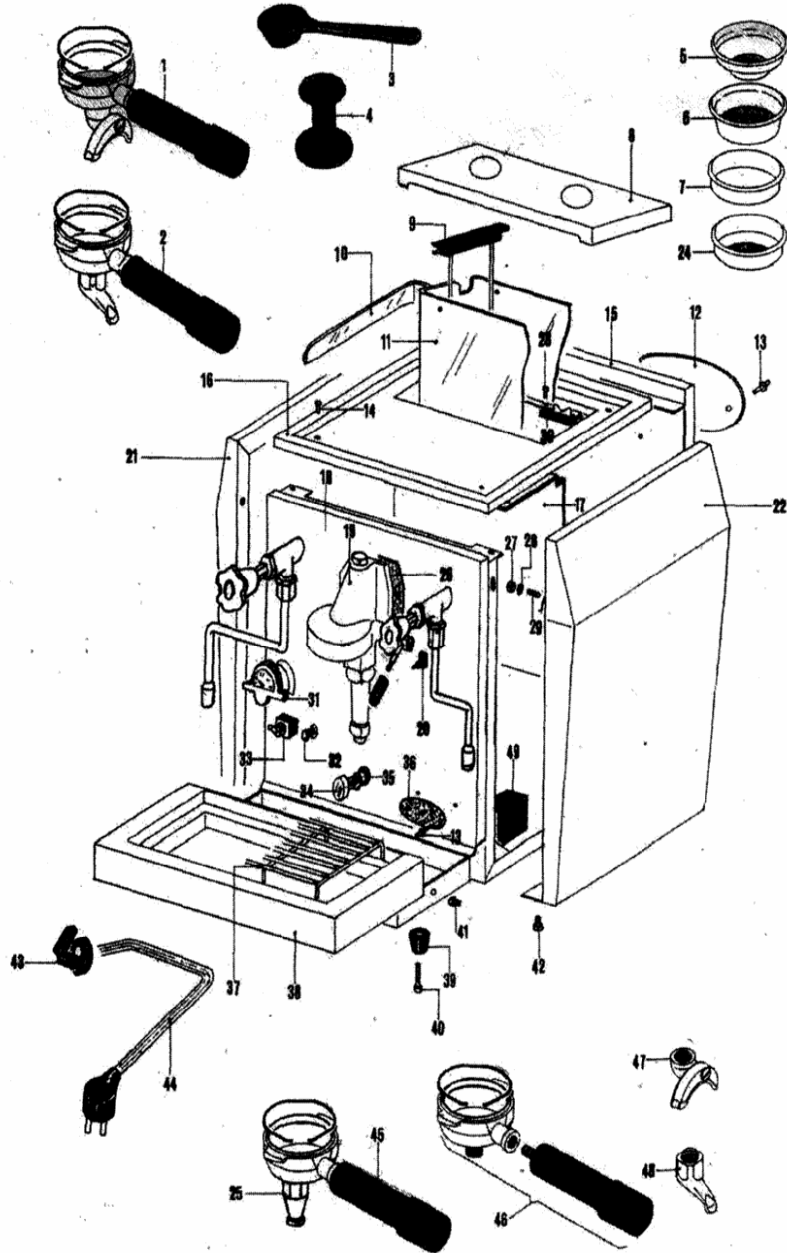

Giotto Premium Espresso Coffee Machine
Spare Parts Catalogue June 24, 2004

Bodywork

Giotto Premium Espresso Coffee Machine
Spare Parts Catalogue June 24, 2004

Bodywork

Position	Parts code	Description
1	C699903033	2 cups filter holder
2	C699903034	1 cup filter holder
3	C639900710	Measuring spoon
4	C639900764	Tamper
5	C619900669	6 gram filter basket
5	C619900104	7 gram filter basket
6	C629900670	12 gram filter basket
6	C619900105	14 gram filter basket
7	C619900106	Blind filter
8	C019900382	Reservoir cover
9	C499901140	Reservoir level control probe
10	C639900854	Cups frame
11	C639900762	Reservoir
12	C859900904	Rear tag Giotto
13	C379900409	Rivet
14	C319901528	Screw
15	C01L002114	Rear panel
16	C01L000381	Cups support panel
17	C019901570	Boiler protection
18	C000002835	Front panel
19	C200002983	Group
20	C199900306	Microswitch
21	C01L002109	Side panel
22	C01L002109	Side panel
23	C319900413	Screw
24	C600001810	Paper pod filter basket
25	C229900592	Straight 1 cup spout
26	C449900767	Gasket
27	C309900124	Nut
28	C319900140	Washer
29	C319900411	Grain
30	D499901138	Probe support
31	C600002834	Steam pressure gauge
32	C199900089	Green control lamp
33	C199901356	Stainless steel switch
34	C227700898	Connector
35	C200001887	Nut
36	C859900905	Front tag Giotto
37	C219900249	Grid
38	C01L002115	Drip tray
39	C449900843	Foot
40	C319900412	Screw
41	C449900842	Shock absorber
42	C309900745	Screw
43	C439900086	Cable presser
44	C199900957	Power cord CE

Giotto Premium Espresso Coffee Machine
Spare Parts Catalogue June 24, 2004

Bodywork

Position	Parts code	Description
45	C699903035	1 cup filter holder (straight)
46	C200002268	Filter holder with handle
47	C229900566	Long 2 cups spout
48	C229900562	Long 1 cup spout
49	C199901135	Copntrol box V 230