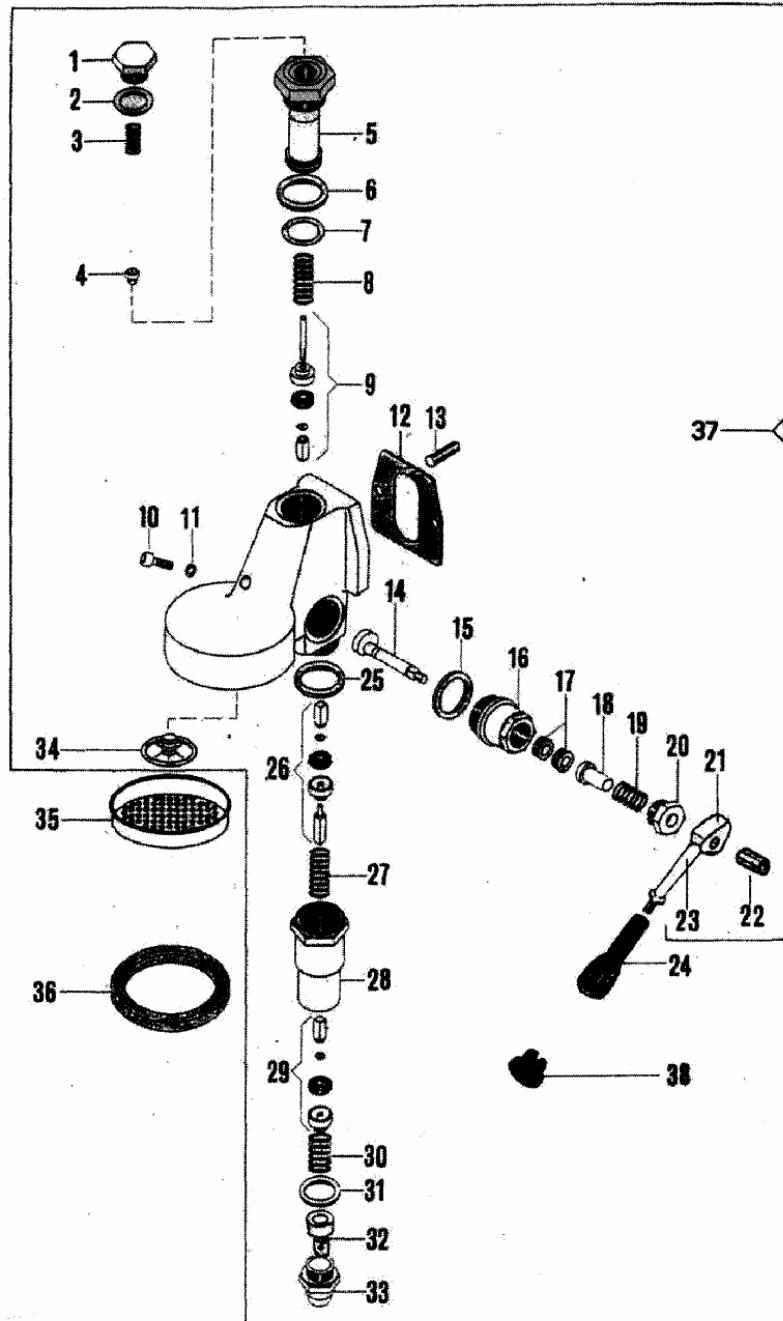

Giotto Premium Espresso Coffee Machine
Spare Parts Catalogue June 24, 2004

Group

Specifications and prices subject to change without notice.

Giotto Premium Espresso Coffee Machine
Spare Parts Catalogue June 24, 2004

Group

Position	Parts code	Description
1	R000002141	Nut
2	C469900420	Gasket
3	C619900554	Filter
4	C229900549	Restrictor 0,8
5	C229901133	Group shaft
6	C469900421	Gasket
7	C469900422	Gasket
8	C219900423	Spring
9	C219900424	Valve assembly
10	C309900164	Screw
11	C469901132	Gasket
12	C449900767	Gasket
13	C309900131	Pin
14	C219900425	Shaft
15	C469900421	Gasket
16	R000002142	Flange
17	C219900426	Gasket
18	R000002143	Support
19	C219900427	Spring
20	R000002144	Cover
21	R000002145	Shaft
22	R000002146	Pin
23	R000002147	Shaft
24	C400002787	Handle
25	C469900421	Gasket
26	C219900430	Drain valve
27	C219900423	Spring
28	C229901165	Cylinder
29	C219903081	Valve
30	C219900431	Spring
31	C469900783	Gasket
32	R000002148	Connector
33	R000002149	Connector
34	C229901228	Diffuser
35	C519900103	Shower
36	C449900229	Group gasket
37	C200002983	Group
38	C400002838	Cover