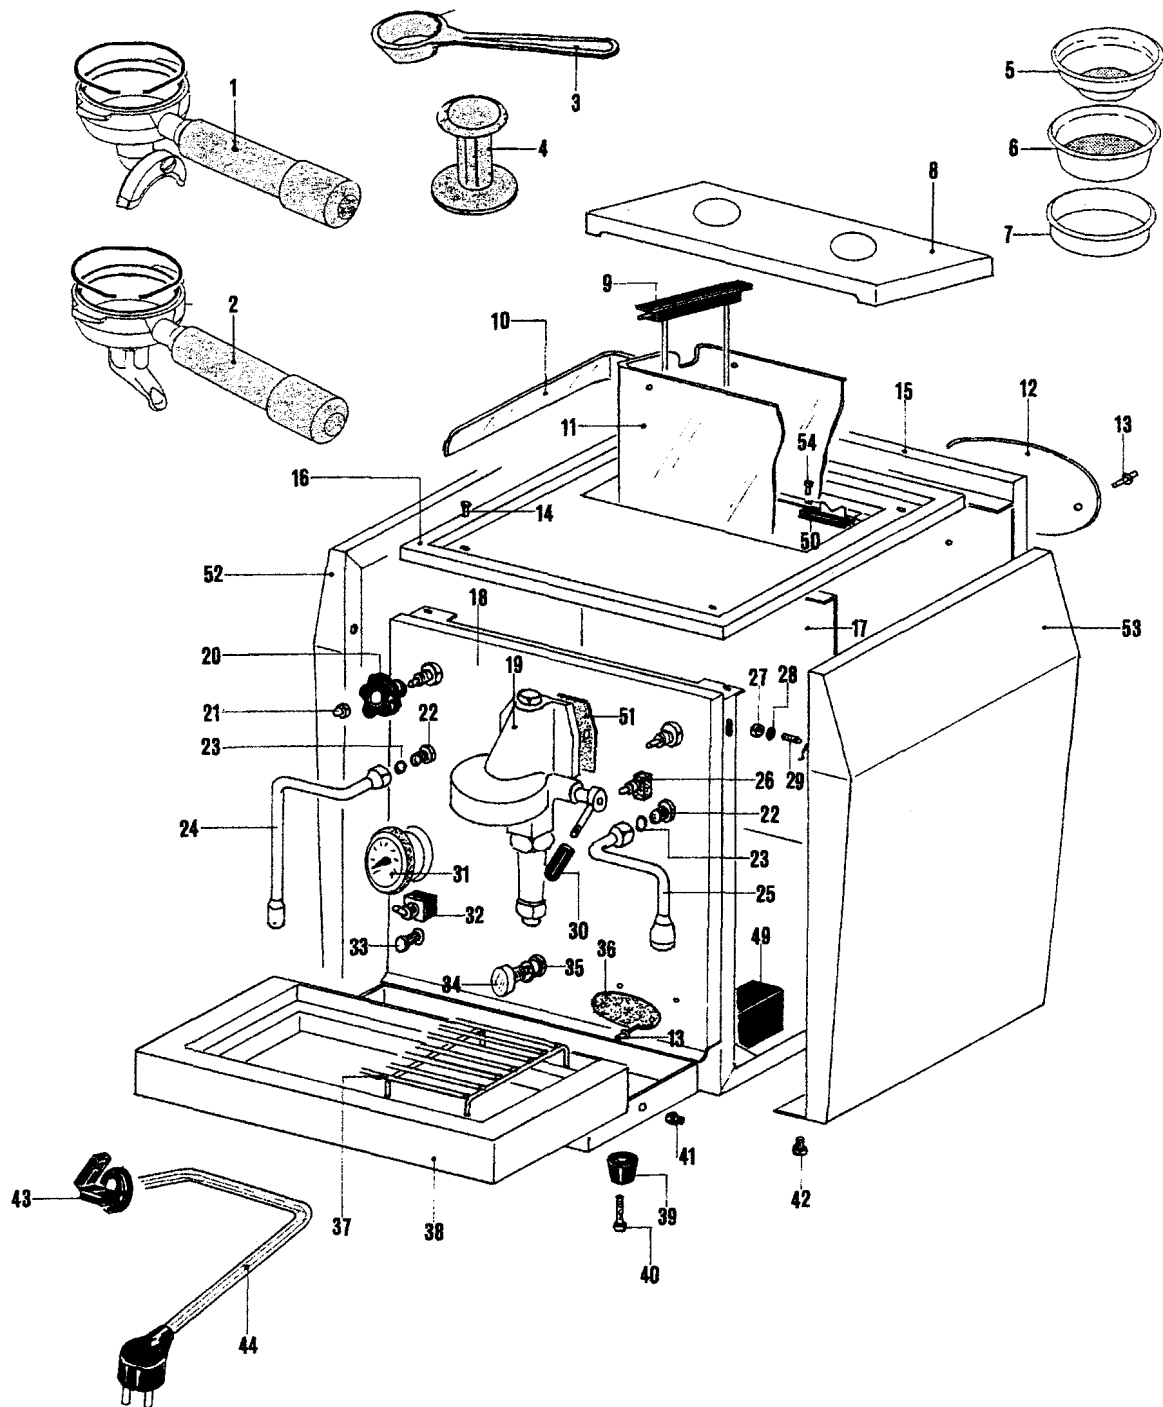

Giotto

Bodywork, electrics and accessories

Pos.	Code	Description
1	C699901000	Filterholder 2 cups
2	C699901065	Filterholder 1 cup
3	C639900710	Measuring spoon
4	C639900764	Presser
5	C619900104	1 cup filter 7 g
5	C619900669	1 cup filter 6 g
6	C619900105	2 cup filter 14 g
6	C629900670	2 cup filter 12 g
7	C619900106	Blind filter
8	C019900382	Cover
9	C499901140	Reservoir probe
10	C639900854	Cups frame
11	C639900762	Reservoir
12	C859900904	Giotto rear tag
13	C379900409	Copper rivet 3 x 7
14	C319901528	Screw TC M3 x 20 stainless
15	D01L002114	Rear panel
16	D01L000381	Cups tray
17	C019900383	Protection panel
18	C019900384	Front panel
19	C277700237	Group
20	C439900841	Plastic handle
21	C319901582	Blind nut (self bl.) Inox
22	C227700844	Connector
23	C449900786	OR 2025 Viton gasket
24	C277700401	Steam wand
25	C277700402	Hot water wand
26	C199900306	Microswitch
27	C309900124	Nut M4
28	C319900140	Washer diam. 4
29	C319900411	Grain M4 x 16
30	C439900840	Group plastic handle
31	C229900837	Boiler pressure gauge
32	C199901356	On/off switch switch
33	C199900089	Control lamp
34	C227700898	Connector
35	C200001887	Nut 1/8"
36	C859900905	Front tag Giotto
37	C219900249	Grid
38	C01L002115	Drip tray
39	C449900843	Foot
40	C319900412	Screw M 4 x 25
41	C449900842	Shock absorber
42	C309900745	Screw TE M 4 x 10