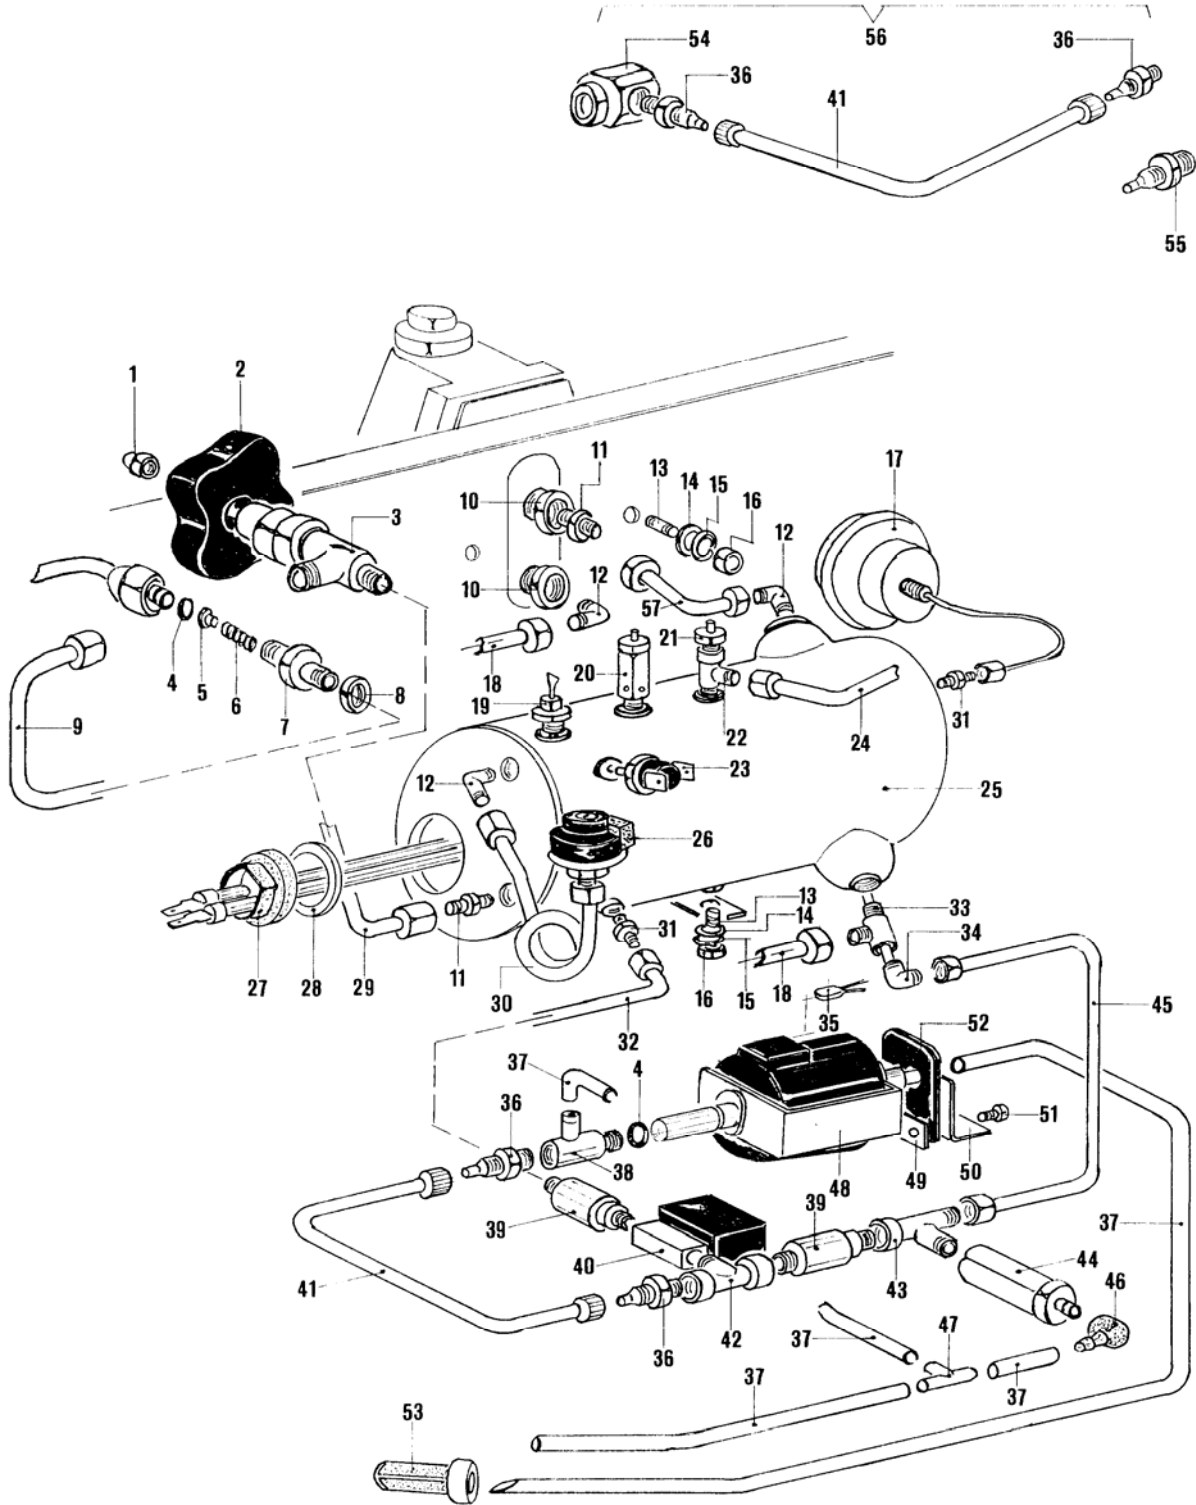

GiottoBoiler and hydraulic parts

Pos.	Code	Description
1	C319901582	Nut
2	C439900841	Handle
3	C199900090	Steam or hot water valve
4	C449900786	Gasket
5	C500002133	Washer
6	C300002131	Spring
7	C227700844	Connector
8	C329900682	Nut 1/4"
9	C229900398	Pipe
10	C229900236	Connector 1/2" - 1/4"
11	C229900520	Nipples 1/4"
12	C229900525	Connector L 1/4"
13	C309900131	Shaft M 8 x 27
14	C309900158	Washer 8 mm
15	C399900152	Grover 8 mm
16	C309900127	Nut M8
17	C229900837	Boiler pressure gauge
18	C229900395	Pipe
19	C199900839	Boiler level probe
20	C229900559	Safety valve
21	C219900560	Breaker valve
22	C229900528	T-Connector 1/4"
23	C199901550	Safety thermostat 135 °C
24	C229900396	Steam pipe
25	D277700250	Boiler
26	C199900908	Pressure switch
27	C199901552	Heating element V. 120 - 1.200 W
27	C199901551	Heating element V. 230 - 1.200 W
28	C469900239	Gasket
29	C229900397	Water pipe
30	C229901576	Pipe
31	C229900518	Nipples 1/8"
32	C229900400	Boiler filling pipe
33	C229900740	Connector
34	C229900393	Injector
35	C199900969	Pump thermo cut off
36	C229900708	Connector 1/8"
37	C499900769	Silicone pipe 5 x 8
38	C200002112	Valve
39	C229900540	Non return valve
40	C100001975	Solenoid valve V. 120/60
40	C100001862	Solenoid valve V. 230/50
41	C269900300	Teflon pipe 4 x 6
42	C229900703	T-Connector