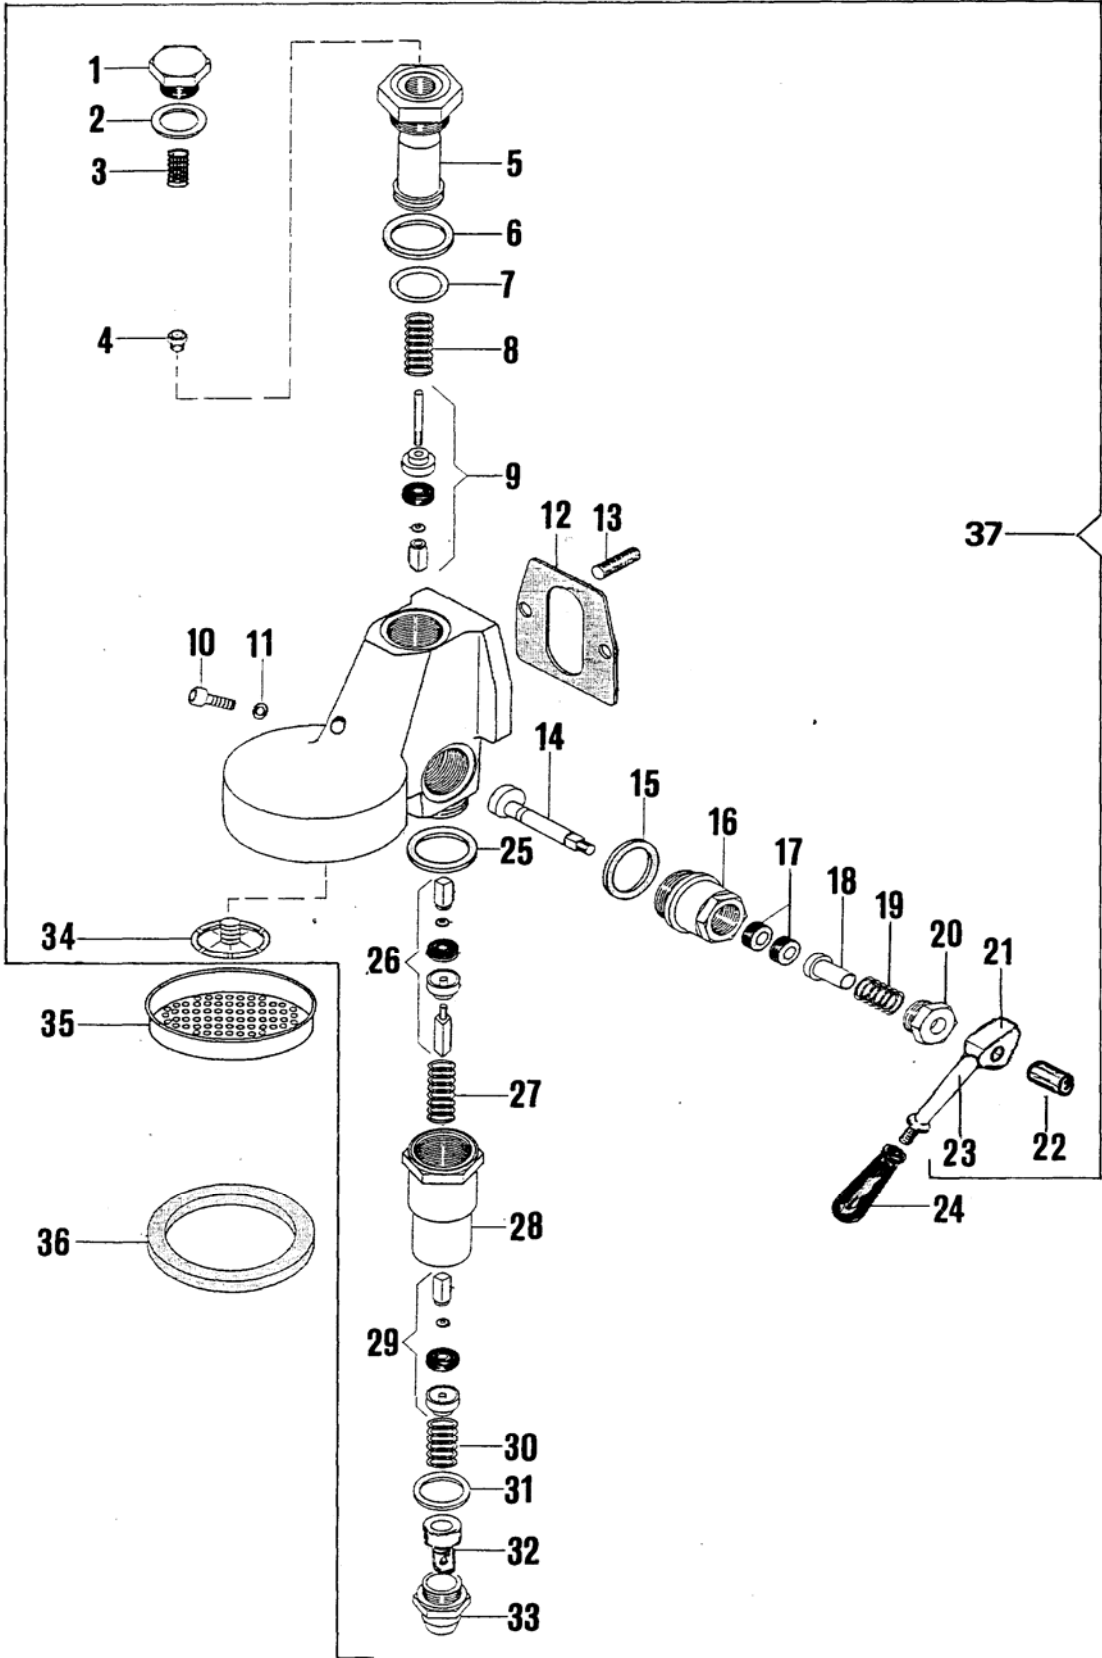

Giotto

Group

Pos.	Code	Description
1	R000002141	Cover
2	C469900420	Gasket
3	C619900554	Metal filter
4	C229900549	Gigleur 0,8
5	C229901133	Cylinder
6	C469900421	Gasket
7	C469900422	Gasket
8	C219900423	Spring
9	C219900424	Valve assembly
10	C309900164	Screw 6 x 10
11	C469901132	Teflon gasket 10x6x1
12	C449900767	Gasket
13	C309900131	Pin M8 x 27
14	C219900425	Shaft M8 x 27
15	C469900421	Gasket
16	R000002142	Flange
17	C219900426	Gasket
18	R000002143	Shaft M8 x 27
19	C219900427	Spring
20	R000002144	Plug
21	R000002145	Lever
22	R000002146	Fixing device
23	R000002147	Shaft
24	C439900840	Handle
25	C469900421	Gasket
26	C219900430	Valve
27	C219900423	Spring
28	C229901165	Cylinder
29	C219900430	Valve
30	C219900431	Spring
31	C469900783	Gasket
32	R000002148	Nozzle
33	R000002149	Connector
34	C229901228	Group infuser
35	C519900103	Shower screen
36	C449900229	Group gasket
37	C277700237	Group