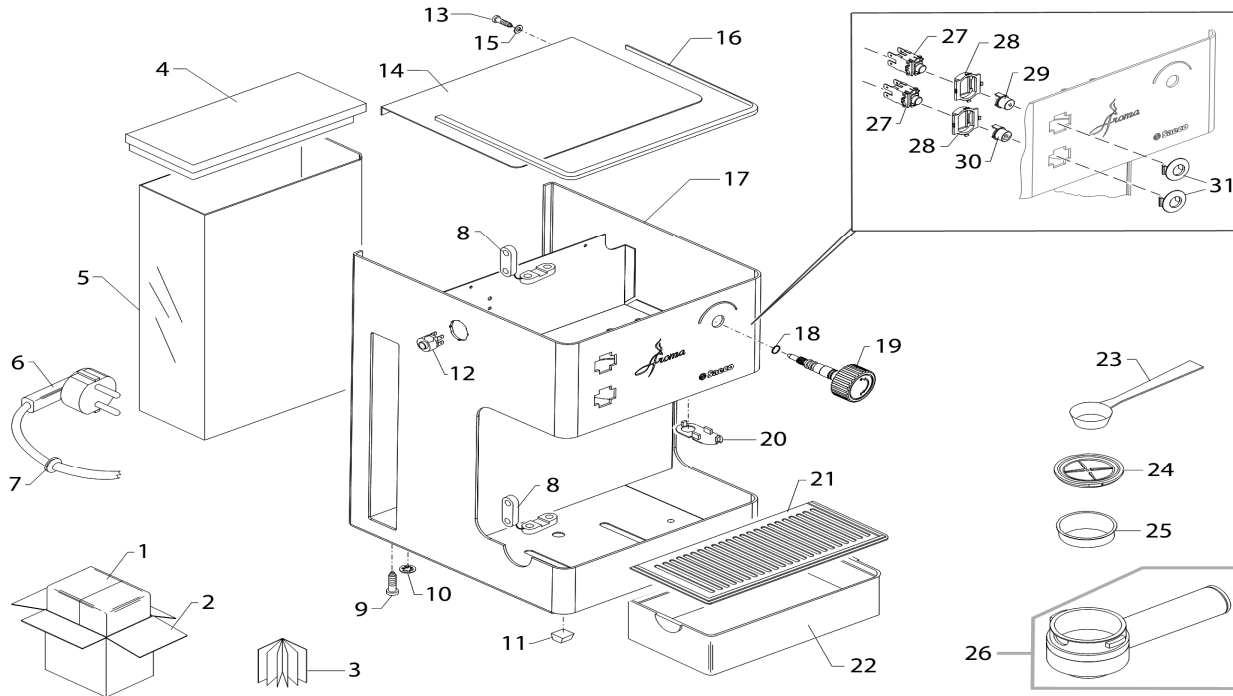

Aroma Blk Redesign

POS	SAECO No.	SIN015XN Aroma Black Redesign E71067 Rev. 01 Code: 10001894	NOTES	Italy No.
Yellow = Not Available unless Special Ordered				
1	#N/A	EXT. BOX POLYST CA TYPE 2002		178690500
2	13000534	Box, Aroma, Redesign		
3	#N/A	INSTR.MANUAL SAECO AROMA RST		15001167
4	142802050	Lid, Water, Espresso Classico		
5	142690381	Water Tank, Espresso Classico		
6	#N/A	BLACK POWER CABLE SCHUKO L=1600MM		11007514
7	#N/A	BLACK POW. CABL.USA SJT3X18AWG L=1600MM		11007515
8	188600550	DISCONTINUED, Clamp, Cable Va		12000805
9	#N/A	SCREW TCB TORX 10 3,5X16 PLAST.ZN-B		129914002
10	#N/A	ELASTIC WASHER FOR SHAFT D=2MM		128210200
11	80001002	Foot, Adhesive, Square, Blk		
12	12000868	Switch,Power, Aroma Redesign		
13	#N/A	SCREW TCB 2,9X6,4 DIN 7981 BZ NICK		129511903
14	122803921	DISCONTINUED,Cover,Stainless		122803921
15	128310321	Washer, A3, Uni 8842, SS		
16	145846662	Gasket, Lid, Espresso Classico		
17	#N/A	BLACK CASING AROMA RST S/SCREEN AROMA		11006927
18	140321461	O-Ring, Epdm, 2018		
19	11007315	Knob,Silver, NI/BR Shaft L=68m		
20	145892250	Insert, Steam Tube, Esp Classi		
21	125740521	Grill, Drip Trav, Aroma		
22	149640650	Drip Tray, Aroma Black		
23	146680159	Coffee Measure, Grey		
24	145849762	Gasket, Pod, For Pod Handle		
25	124653221	Filter, Pod D=31m H=20.2m P=2m		
26	226552008	Portafilter, Pres, Black VV	See page 3 E90022	
27	#N/A	COF/STEAM LIGHT BIP.SWITCH UL 11A5HLG000	120V	12000866
28	11006942	Frame, Inner Button, Grey		
29	11007613	Button, Silver, 1 Cup		
30	11007614	Button, Silver, Steam		
31	11007078	Button External Frame, Silver