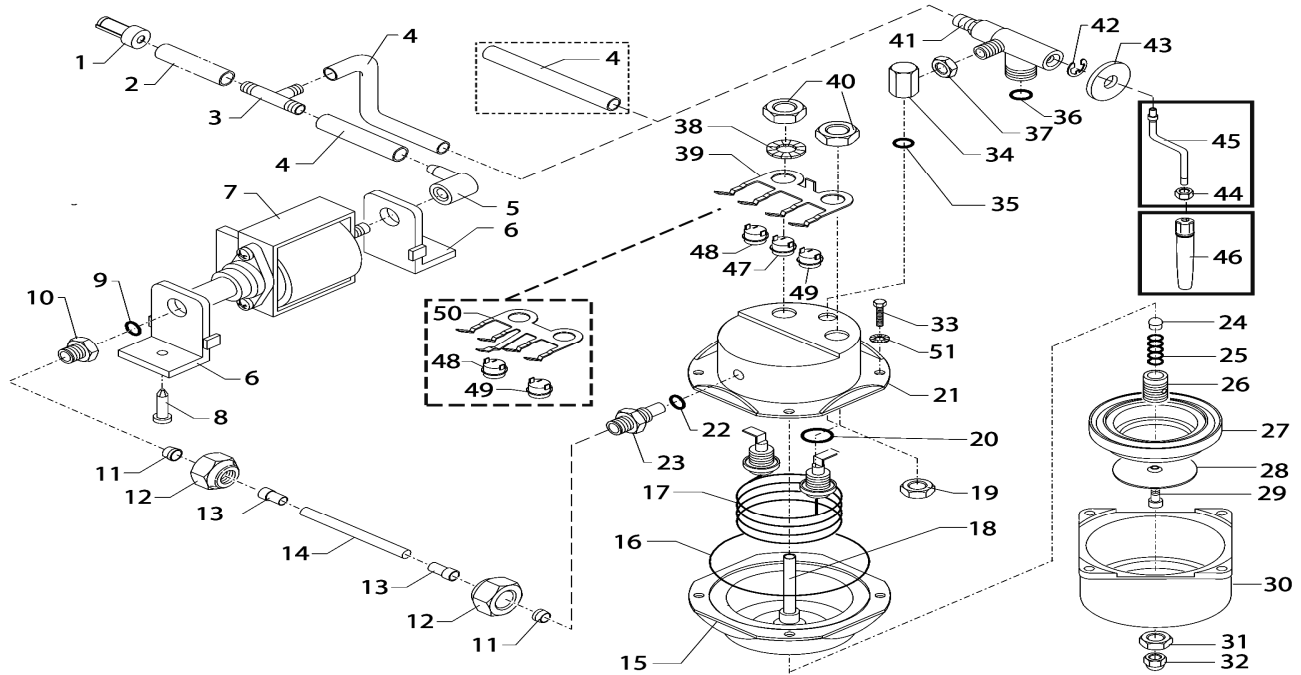

Aroma Blk Redesign

POS	SAECO No.	SIN015XN Aroma Black Redesign E71067 Rev. 01 Code: 10001894	NOTES	Italy No.
Yellow = Not Available unless Special Ordered				
1	NV99006	Filter, Steamer, Water		
2	149360200	Tube, Silicone, D=8x10		
3	147920300	Adapter "T", D-8		
4	JS01022	Tube, Silicone, 5X10, L=200mm		
5	147920150	Fitting, 90o, Pump Inlet		
6	149181550	Support Bracket, Pump Typ ULKA		
7	187721455	Pump, Ulka, 120V, 60HZ		
8	#N/A	BLACK PLAS. RIVET D1=9,5 X HOLE D=		148050150
9	140321961	O-Ring, Epdm, 2031		
10	11001194	Fitting, Pump, TEA/Brass/Nick		
11	9991129	Insert, Compression Fitting UL		
12	123460120	Nut, Compression, 1/8"		
13	121800420	Ferrule, Brass, L=7		
14	#N/A	TEFLON TUBE 4X6 IN ROLL		149400100
15	222890600	Boiler Bottom, Stainless Steel		
16	140322962	O-Ring, Silicone, 176, Flange		
17	188150351	Heat Element, 120V-900W, Maest		
18	129311220	Tube, Boiler, Internal		
19	123390109	Nut, 1/8 GAS H=6 CH=14 Nickelp		
20	#N/A	OR 2050 SILICONE		NM01.021
21	122902121	Boiler Top, Stainless Steel		
22	140320762	O-Ring, Silicone, 108		
23	127960920	Connector, Strait, Boiler		
24	149450588	Valve, Silicone Ball		
25	126761518	Spring, Outlet Valve		
26	129960820	Bushing, Outlet S/S Boiler Br		
27	145841500	Gasket, Brew Head, New Style		
28	123741421	Filter Screen, Brew Group, SS		
29	129854021	Screw, M4X8, Uni 7688		
30	#N/A	FILTERHOLD.LOCKING RING S/SCRENN ASSY. 120V		11010147
31	123160502	Nut, M5, Uni 5587-68		
32	123330120	Nut, Acorn Nut		
33	129680802	Screw, M5x20, W/washer		
34	11001193	Fitting, Rubber, SS		
35	140323062	O-Ring, Silicone, 2043		
36	140321861	O-Ring, Epdm, 2025		
37	123390420	Nut, 1/8", H=4.5		
38	128311204	Washer, A12, Uni 8842, Burnish		
39	126836321	Thermostat Clip, Via Veneto 230		
40	123452000	Nut, M12 X 1.25, H=4.5Mm		
41	228455200	Steam Valve Body		
42	128170302	Retaining Ring E, 9x27x2 Galv.		
43	120350504	Washer Galv, 7434		
44	123450408	Nut, Self-lock, Steam wand		
45	129372300	Steam Arm, Assy, 2002, 120V		
46	227431350	Pannarello, Black		
47	189428200	Thermostat, 175o, 230V		
48	189425100	Thermostat, 127D		
49	189422000	Thermostat, 95o		
50	126833921	Spring Clip, Thermal Hold Down		
51	128310521	Washer, A5, Uni 8842, SS		