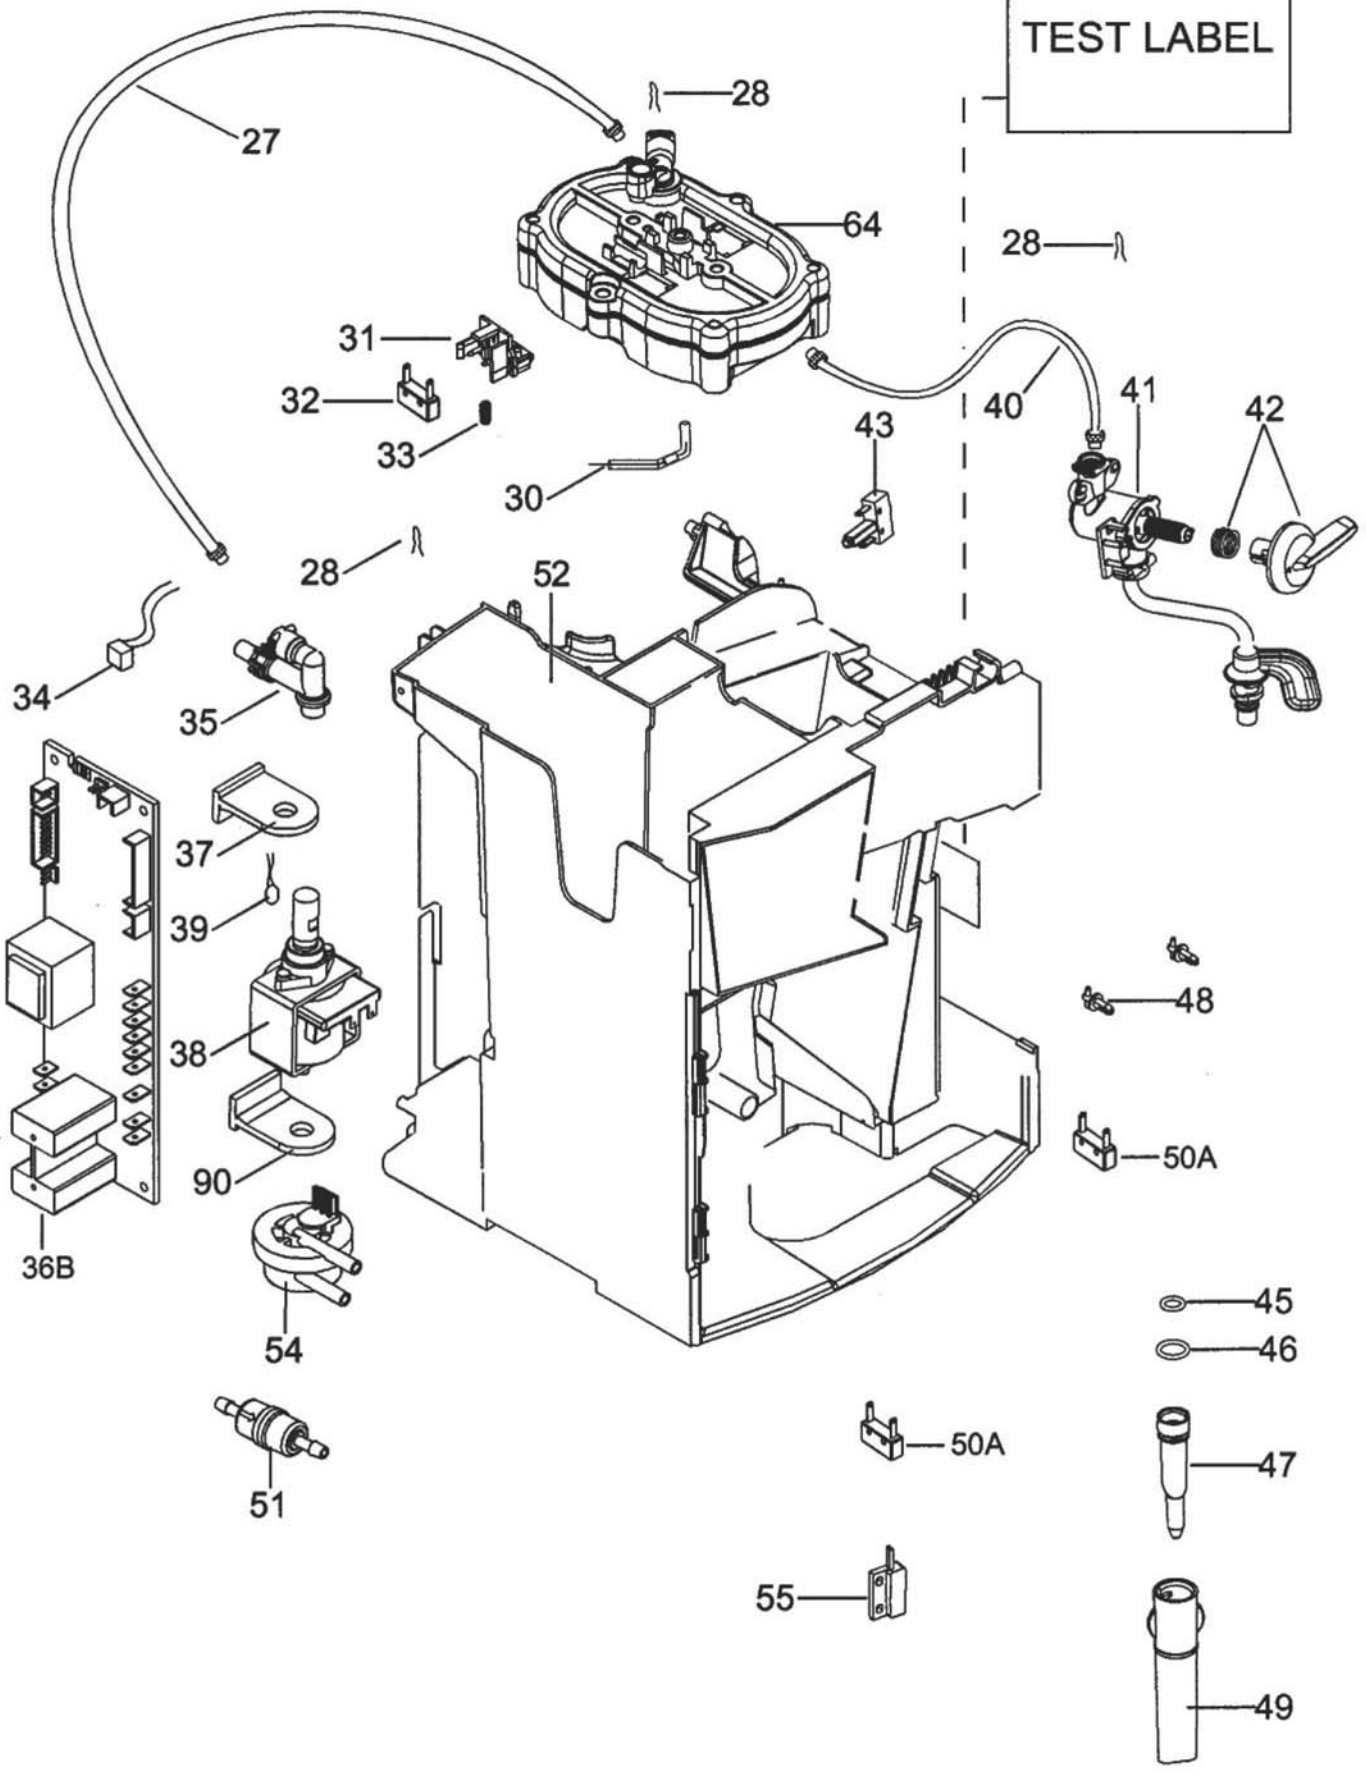

TEST LABEL

27

28

28

31

32

33

30

37

39

38

90

36B

54

51

48

50A

47

47

55

55

49

49

TEST LABEL

## VA 65 SATRAP

Pos.	Code	Description
	5332224100	MOTOR BELT GRINDER
	7313217261	MOTOR ASSEMBLY
	5313210401	COVER
01	5332143500	COVER
02	5332143400	COVER
04	5332262800	CLOSURE
05	5332143900	SIDE LEFT
06	5913210471	KNOB
07	5532146600	TANK
08	5332168900	REAR PANEL
09	5332143800	SIDE RIGHT
10	5913210281	FRONT PIECE
11	<del>V1000</del>	SEE TECHNICAL INFORMATION
12	7313220741	DOOR ASSY
13	5332142600	HOOK
14	5332145600	COVER
15	7332165800	TANK
16	5332153300	PROFILE
17	5313211271	CUP PLATE
18	5332144200	TRAY
19	5332225000	BOTTOM
20	5332266300	FLOAT
21	5332169200	MEASURING SPOON
22	5332221100	KNOB
23	5332219300	CONTROL PANEL
27	5532118000	TUBE FEP DI2-DE4 L=230 2BUSHES
28	6132101300	CLIP
29	5332249000	EXTENSION
30	5032513900	TCO
31	5332142200	SUPPORT
32	5132104100	MICROSWITCH
33	6132104700	SPRING