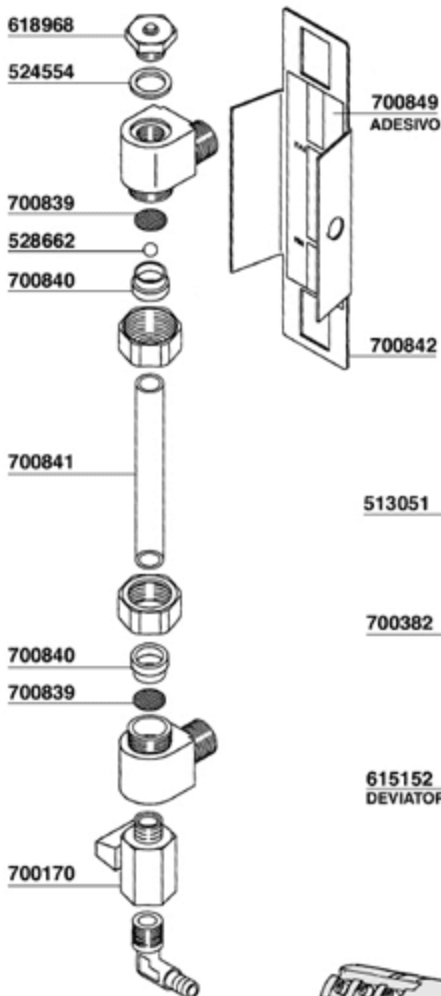

617940

TAPPO CROMATO

CHROMATE PLUG

FIANCHETTO INFERIORE DX-SX

LOWER RS-LS PLASTIC PANEL

700941 =GR2-3 V110 PUB GICAR 951533
700942 =GR2-3 V220 BAR GICAR 951515
700942/11=GR2-3 V110 BAR GICAR 951516
700943 =GR2-3 V220 BAR GICAR 951532

MODELLO CROMATO - CHROMED MODEL

KIT COMPLETO GUARIZIONI EUROPICCOLA COD.701866
EUROPICCOLA GASKET COMPLETE KIT

KIT COMPLETO GUARNIZIONI PROFESSIONAL COD.701867
PROFESSIONAL GASKET COMPLETE KIT