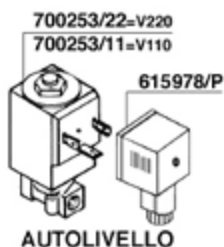

617940

TAPPO CROMATO

CHROMATE PLUG

FIANCHETTO INFERIORE DX-SX

LOWER RS-LS PLASTIC PANEL

700941 =GR2-3 V110 PUB GICAR 951533
700942 =GR2-3 V220 BAR GICAR 951515
700942/11=GR2-3 V110 BAR GICAR 951516
700943 =GR2-3 V220 BAR GICAR 951532

MODELLO CROMATO - CHROMED MODEL

KIT COMPLETO GUARIZIONI EUROPICCOLA COD.701866
EUROPICCOLA GASKET COMPLETE KIT

KIT COMPLETO GUARNIZIONI PROFESSIONAL COD.701867
PROFESSIONAL GASKET COMPLETE KIT