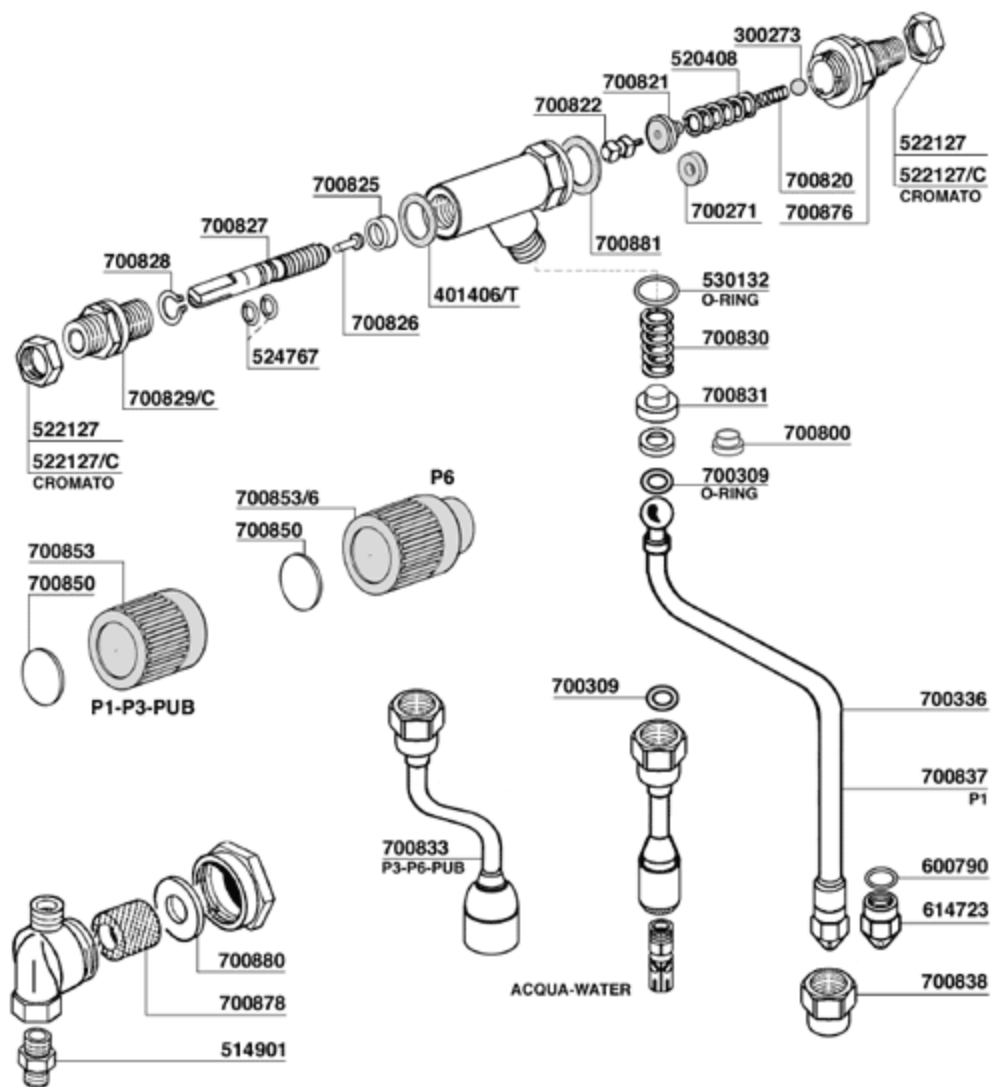

617940

TAPPO CROMATO

CHROMATE PLUG

FIANCHETTO INFERIORE DX-SX

LOWER RS-LS PLASTIC PANEL

700941 =GR2-3 V110 PUB GICAR 951533
700942 =GR2-3 V220 BAR GICAR 951515
700942/11=GR2-3 V110 BAR GICAR 951516
700943 =GR2-3 V220 BAR GICAR 951532

MODELLO CROMATO - CHROMED MODEL

KIT COMPLETO GUARIZIONI EUROPICCOLA COD.701866
EUROPICCOLA GASKET COMPLETE KIT

KIT COMPLETO GUARNIZIONI PROFESSIONAL COD.701867
PROFESSIONAL GASKET COMPLETE KIT