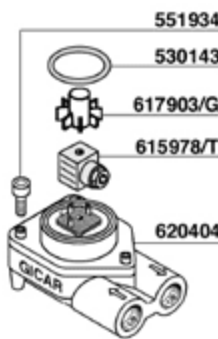

617940

TAPPO CROMATO

CHROMATE PLUG

FIANCHETTO INFERIORE DX-SX

LOWER RS-LS PLASTIC PANEL

700941 =GR2-3 V110 PUB GICAR 951533
700942 =GR2-3 V220 BAR GICAR 951515
700942/11=GR2-3 V110 BAR GICAR 951516
700943 =GR2-3 V220 BAR GICAR 951532

MODELLO CROMATO - CHROMED MODEL

KIT COMPLETO GUARIZIONI EUROPICCOLA COD.701866
EUROPICCOLA GASKET COMPLETE KIT

KIT COMPLETO GUARNIZIONI PROFESSIONAL COD.701867
PROFESSIONAL GASKET COMPLETE KIT