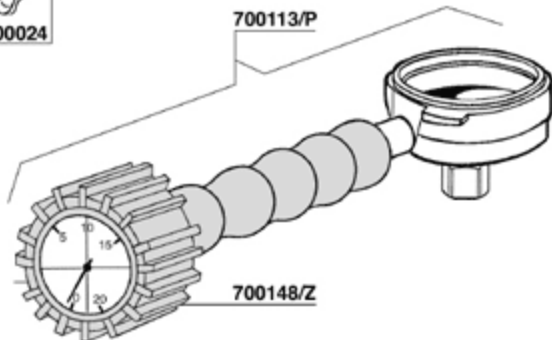

617940

TAPPO CROMATO

CHROMATE PLUG

FIANCHETTO INFERIORE DX-SX

LOWER RS-LS PLASTIC PANEL

700941 =GR2-3 V110 PUB GICAR 951533
700942 =GR2-3 V220 BAR GICAR 951515
700942/11=GR2-3 V110 BAR GICAR 951516
700943 =GR2-3 V220 BAR GICAR 951532

MODELLO CROMATO - CHROMED MODEL

KIT COMPLETO GUARIZIONI EUROPICCOLA COD.701866
EUROPICCOLA GASKET COMPLETE KIT

KIT COMPLETO GUARNIZIONI PROFESSIONAL COD.701867
PROFESSIONAL GASKET COMPLETE KIT