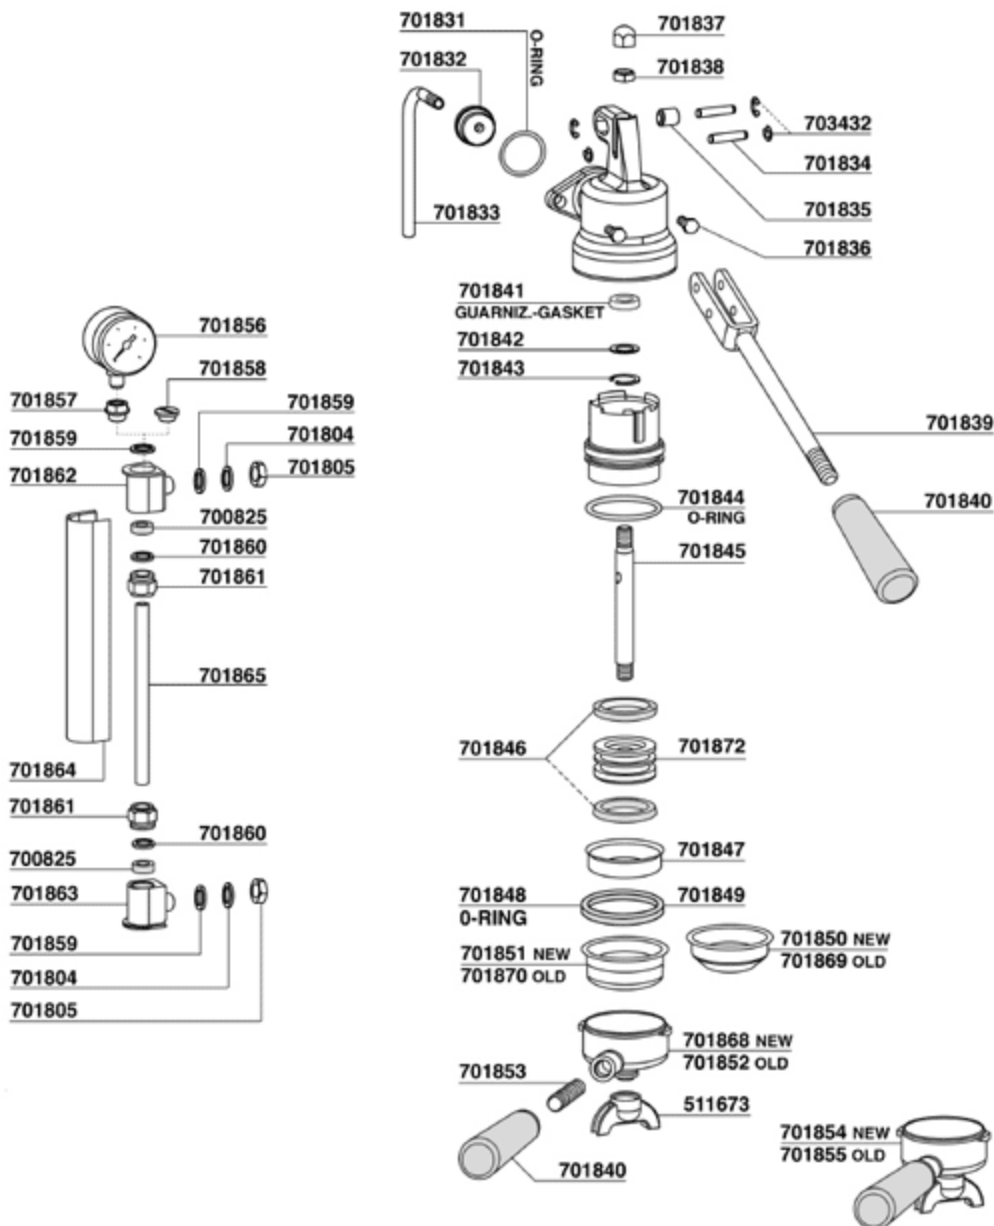

617940

TAPPO CROMATO

CHROMATE PLUG

FIANCHETTO INFERIORE DX-SX

LOWER RS-LS PLASTIC PANEL

700941 =GR2-3 V110 PUB GICAR 951533
700942 =GR2-3 V220 BAR GICAR 951515
700942/11=GR2-3 V110 BAR GICAR 951516
700943 =GR2-3 V220 BAR GICAR 951532

MODELLO CROMATO - CHROMED MODEL

KIT COMPLETO GUARIZIONI EUROPICCOLA COD.701866
EUROPICCOLA GASKET COMPLETE KIT

KIT COMPLETO GUARNIZIONI PROFESSIONAL COD.701867
PROFESSIONAL GASKET COMPLETE KIT