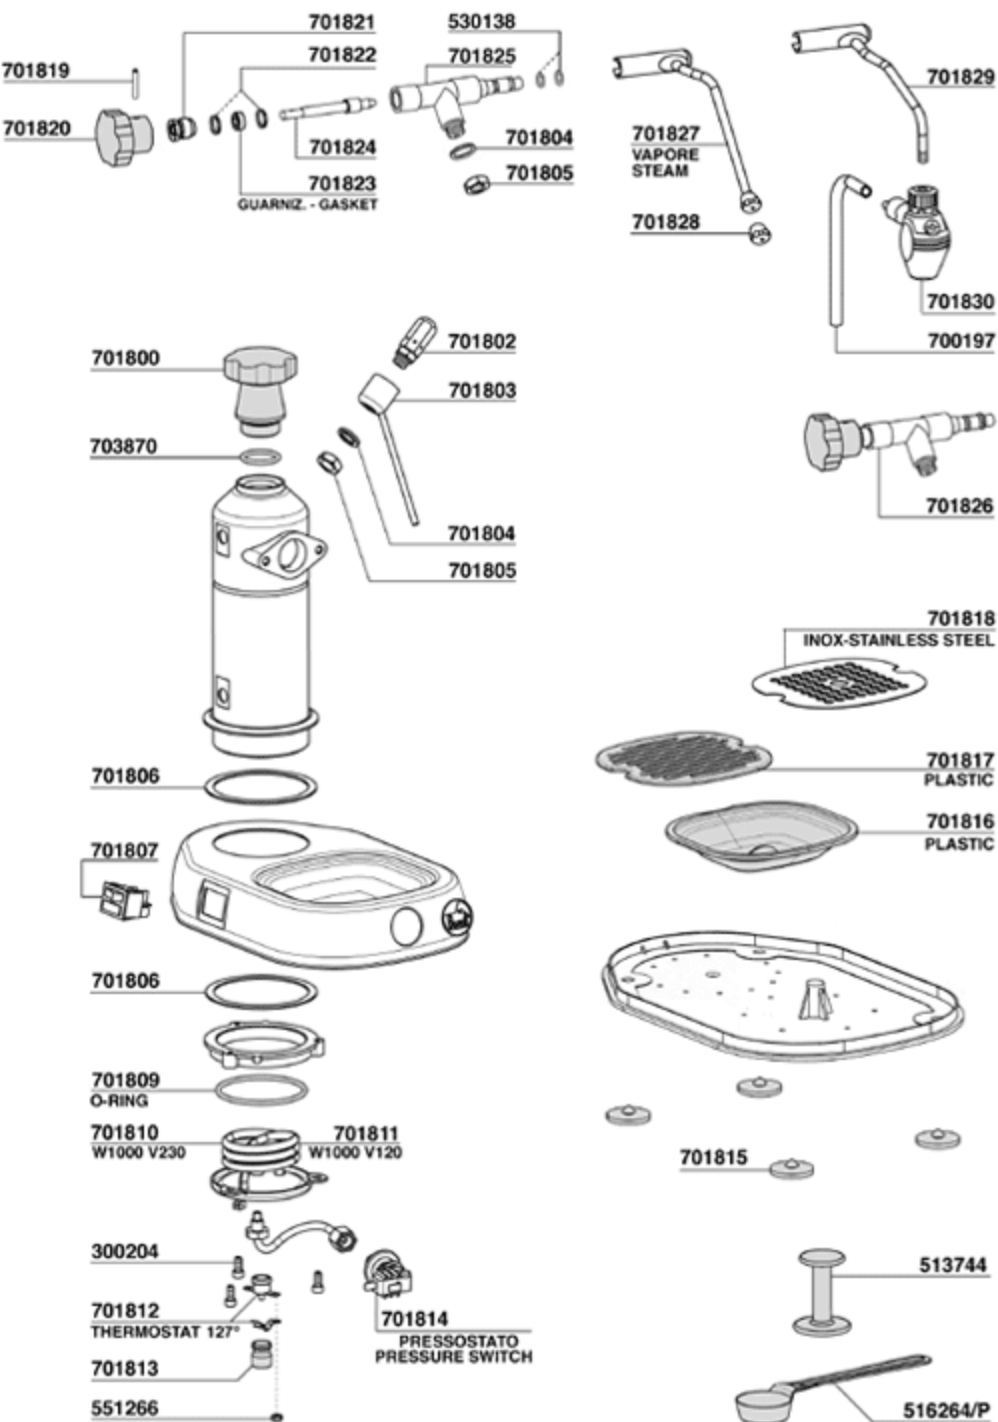

617940

TAPPO CROMATO

CHROMATE PLUG

FIANCHETTO INFERIORE DX-SX

LOWER RS-LS PLASTIC PANEL

700941 =GR2-3 V110 PUB GICAR 951533
700942 =GR2-3 V220 BAR GICAR 951515
700942/11=GR2-3 V110 BAR GICAR 951516
700943 =GR2-3 V220 BAR GICAR 951532

MODELLO CROMATO - CHROMED MODEL

KIT COMPLETO GUARIZIONI EUROPICCOLA COD.701866
EUROPICCOLA GASKET COMPLETE KIT

KIT COMPLETO GUARNIZIONI PROFESSIONAL COD.701867
PROFESSIONAL GASKET COMPLETE KIT