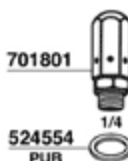

617940

TAPPO CROMATO

CHROMATE PLUG

FIANCHETTO INFERIORE DX-SX

LOWER RS-LS PLASTIC PANEL

700941 =GR2-3 V110 PUB GICAR 951533
700942 =GR2-3 V220 BAR GICAR 951515
700942/11=GR2-3 V110 BAR GICAR 951516
700943 =GR2-3 V220 BAR GICAR 951532

MODELLO CROMATO - CHROMED MODEL

KIT COMPLETO GUARIZIONI EUROPICCOLA COD.701866
EUROPICCOLA GASKET COMPLETE KIT

KIT COMPLETO GUARNIZIONI PROFESSIONAL COD.701867
PROFESSIONAL GASKET COMPLETE KIT