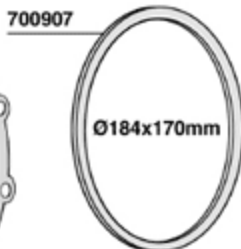

617940

TAPPO CROMATO

CHROMATE PLUG

FIANCHETTO INFERIORE DX-SX

LOWER RS-LS PLASTIC PANEL

700941 =GR2-3 V110 PUB GICAR 951533
700942 =GR2-3 V220 BAR GICAR 951515
700942/11=GR2-3 V110 BAR GICAR 951516
700943 =GR2-3 V220 BAR GICAR 951532

MODELLO CROMATO - CHROMED MODEL

KIT COMPLETO GUARIZIONI EUROPICCOLA COD.701866
EUROPICCOLA GASKET COMPLETE KIT

KIT COMPLETO GUARNIZIONI PROFESSIONAL COD.701867
PROFESSIONAL GASKET COMPLETE KIT