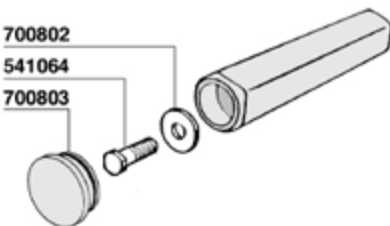

617940

TAPPO CROMATO

CHROMATE PLUG

FIANCHETTO INFERIORE DX-SX

LOWER RS-LS PLASTIC PANEL

700941 =GR2-3 V110 PUB GICAR 951533
700942 =GR2-3 V220 BAR GICAR 951515
700942/11=GR2-3 V110 BAR GICAR 951516
700943 =GR2-3 V220 BAR GICAR 951532

MODELLO CROMATO - CHROMED MODEL

KIT COMPLETO GUARIZIONI EUROPICCOLA COD.701866
EUROPICCOLA GASKET COMPLETE KIT

KIT COMPLETO GUARNIZIONI PROFESSIONAL COD.701867
PROFESSIONAL GASKET COMPLETE KIT