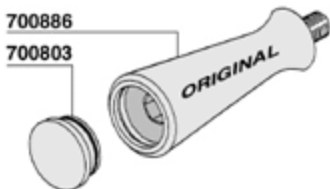

617940

TAPPO CROMATO

CHROMATE PLUG

FIANCHETTO INFERIORE DX-SX

LOWER RS-LS PLASTIC PANEL

700941 =GR2-3 V110 PUB GICAR 951533
700942 =GR2-3 V220 BAR GICAR 951515
700942/11=GR2-3 V110 BAR GICAR 951516
700943 =GR2-3 V220 BAR GICAR 951532

MODELLO CROMATO - CHROMED MODEL

KIT COMPLETO GUARIZIONI EUROPICCOLA COD.701866
EUROPICCOLA GASKET COMPLETE KIT

KIT COMPLETO GUARNIZIONI PROFESSIONAL COD.701867
PROFESSIONAL GASKET COMPLETE KIT