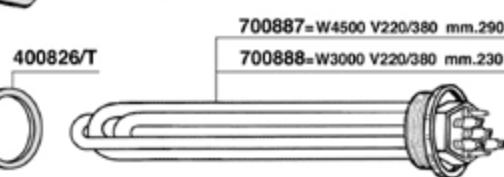

617940

TAPPO CROMATO

CHROMATE PLUG

FIANCHETTO INFERIORE DX-SX

LOWER RS-LS PLASTIC PANEL

700941 =GR2-3 V110 PUB GICAR 951533
700942 =GR2-3 V220 BAR GICAR 951515
700942/11=GR2-3 V110 BAR GICAR 951516
700943 =GR2-3 V220 BAR GICAR 951532

MODELLO CROMATO - CHROMED MODEL

KIT COMPLETO GUARIZIONI EUROPICCOLA COD.701866
EUROPICCOLA GASKET COMPLETE KIT

KIT COMPLETO GUARNIZIONI PROFESSIONAL COD.701867
PROFESSIONAL GASKET COMPLETE KIT