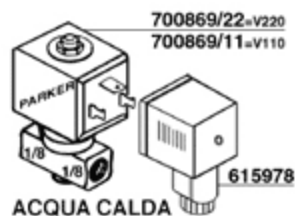

617940

TAPPO CROMATO

CHROMATE PLUG

FIANCHETTO INFERIORE DX-SX

LOWER RS-LS PLASTIC PANEL

700941 =GR2-3 V110 PUB GICAR 951533
700942 =GR2-3 V220 BAR GICAR 951515
700942/11=GR2-3 V110 BAR GICAR 951516
700943 =GR2-3 V220 BAR GICAR 951532

MODELLO CROMATO - CHROMED MODEL

KIT COMPLETO GUARIZIONI EUROPICCOLA COD.701866
EUROPICCOLA GASKET COMPLETE KIT

KIT COMPLETO GUARNIZIONI PROFESSIONAL COD.701867
PROFESSIONAL GASKET COMPLETE KIT