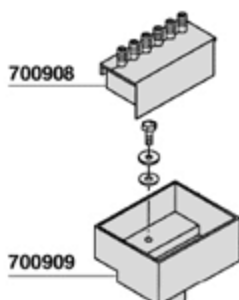

617940

TAPPO CROMATO

CHROMATE PLUG

FIANCHETTO INFERIORE DX-SX

LOWER RS-LS PLASTIC PANEL

700941 =GR2-3 V110 PUB GICAR 951533
700942 =GR2-3 V220 BAR GICAR 951515
700942/11=GR2-3 V110 BAR GICAR 951516
700943 =GR2-3 V220 BAR GICAR 951532

MODELLO CROMATO - CHROMED MODEL

KIT COMPLETO GUARIZIONI EUROPICCOLA COD.701866
EUROPICCOLA GASKET COMPLETE KIT

KIT COMPLETO GUARNIZIONI PROFESSIONAL COD.701867
PROFESSIONAL GASKET COMPLETE KIT