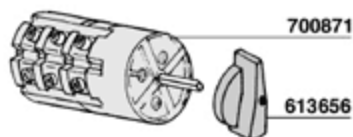

617940

TAPPO CROMATO

CHROMATE PLUG

FIANCHETTO INFERIORE DX-SX

LOWER RS-LS PLASTIC PANEL

700941 =GR2-3 V110 PUB GICAR 951533
700942 =GR2-3 V220 BAR GICAR 951515
700942/11=GR2-3 V110 BAR GICAR 951516
700943 =GR2-3 V220 BAR GICAR 951532

MODELLO CROMATO - CHROMED MODEL

KIT COMPLETO GUARIZIONI EUROPICCOLA COD.701866
EUROPICCOLA GASKET COMPLETE KIT

KIT COMPLETO GUARNIZIONI PROFESSIONAL COD.701867
PROFESSIONAL GASKET COMPLETE KIT