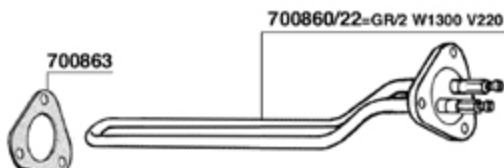

617940

TAPPO CROMATO

CHROMATE PLUG

FIANCHETTO INFERIORE DX-SX

LOWER RS-LS PLASTIC PANEL

700941 =GR2-3 V110 PUB GICAR 951533
700942 =GR2-3 V220 BAR GICAR 951515
700942/11=GR2-3 V110 BAR GICAR 951516
700943 =GR2-3 V220 BAR GICAR 951532

MODELLO CROMATO - CHROMED MODEL

KIT COMPLETO GUARIZIONI EUROPICCOLA COD.701866
EUROPICCOLA GASKET COMPLETE KIT

KIT COMPLETO GUARNIZIONI PROFESSIONAL COD.701867
PROFESSIONAL GASKET COMPLETE KIT