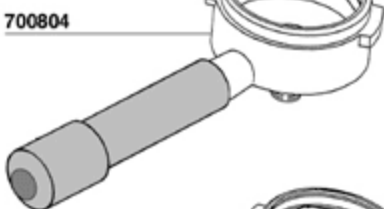

617940

TAPPO CROMATO

CHROMATE PLUG

FIANCHETTO INFERIORE DX-SX

LOWER RS-LS PLASTIC PANEL

700941 =GR2-3 V110 PUB GICAR 951533
700942 =GR2-3 V220 BAR GICAR 951515
700942/11=GR2-3 V110 BAR GICAR 951516
700943 =GR2-3 V220 BAR GICAR 951532

MODELLO CROMATO - CHROMED MODEL

KIT COMPLETO GUARIZIONI EUROPICCOLA COD.701866
EUROPICCOLA GASKET COMPLETE KIT

KIT COMPLETO GUARNIZIONI PROFESSIONAL COD.701867
PROFESSIONAL GASKET COMPLETE KIT