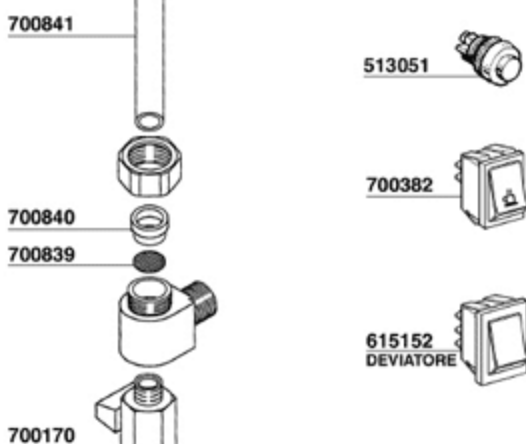

617940

TAPPO CROMATO

CHROMATE PLUG

FIANCHETTO INFERIORE DX-SX

LOWER RS-LS PLASTIC PANEL

700941 =GR2-3 V110 PUB GICAR 951533
700942 =GR2-3 V220 BAR GICAR 951515
700942/11=GR2-3 V110 BAR GICAR 951516
700943 =GR2-3 V220 BAR GICAR 951532

MODELLO CROMATO - CHROMED MODEL

KIT COMPLETO GUARIZIONI EUROPICCOLA COD.701866
EUROPICCOLA GASKET COMPLETE KIT

KIT COMPLETO GUARNIZIONI PROFESSIONAL COD.701867
PROFESSIONAL GASKET COMPLETE KIT