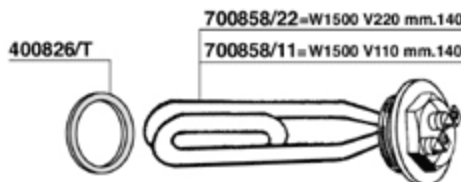

617940

TAPPO CROMATO

CHROMATE PLUG

FIANCHETTO INFERIORE DX-SX

LOWER RS-LS PLASTIC PANEL

700941 =GR2-3 V110 PUB GICAR 951533
700942 =GR2-3 V220 BAR GICAR 951515
700942/11=GR2-3 V110 BAR GICAR 951516
700943 =GR2-3 V220 BAR GICAR 951532

MODELLO CROMATO - CHROMED MODEL

KIT COMPLETO GUARIZIONI EUROPICCOLA COD.701866
EUROPICCOLA GASKET COMPLETE KIT

KIT COMPLETO GUARNIZIONI PROFESSIONAL COD.701867
PROFESSIONAL GASKET COMPLETE KIT